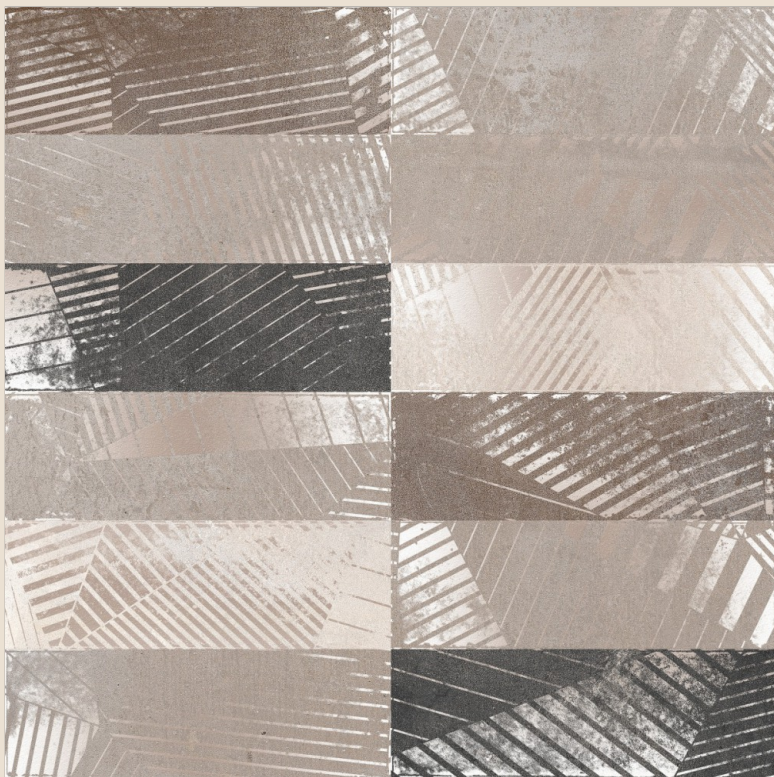

**PRISIOUS LINEN
DECOR**

600X | **Matt**
600MM | Finish

PRISIOUS LINEN

SLANA TURIN DECOR

03 | Carving
Random | Finish

SLANA TURIN

600X | **Matt**
600MM | Finish

06
Random