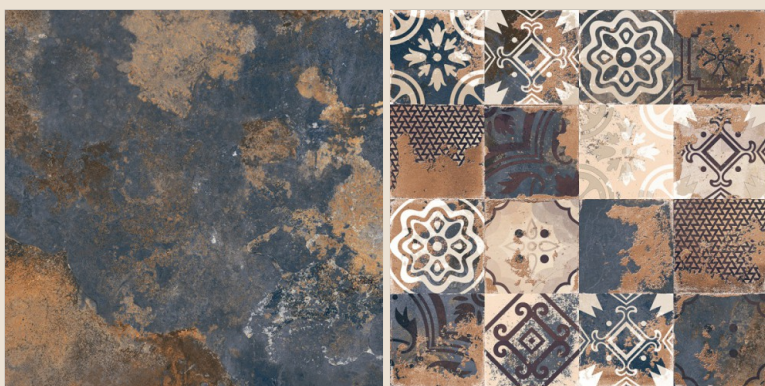

URINO AZUL DECOR

Carving
Finish