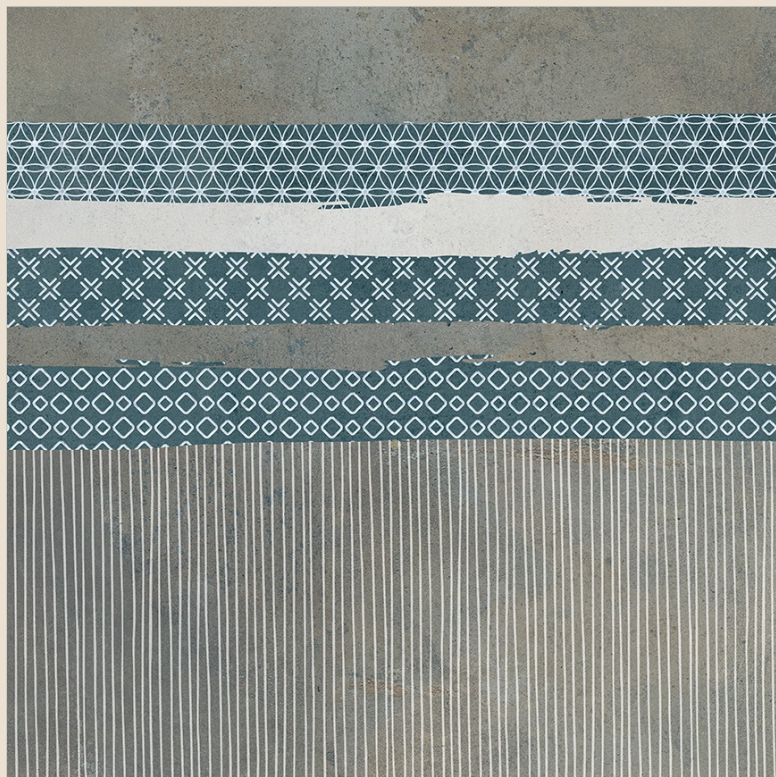

ALBRT MIX DECOR

04 Random | **Carving**
Finish