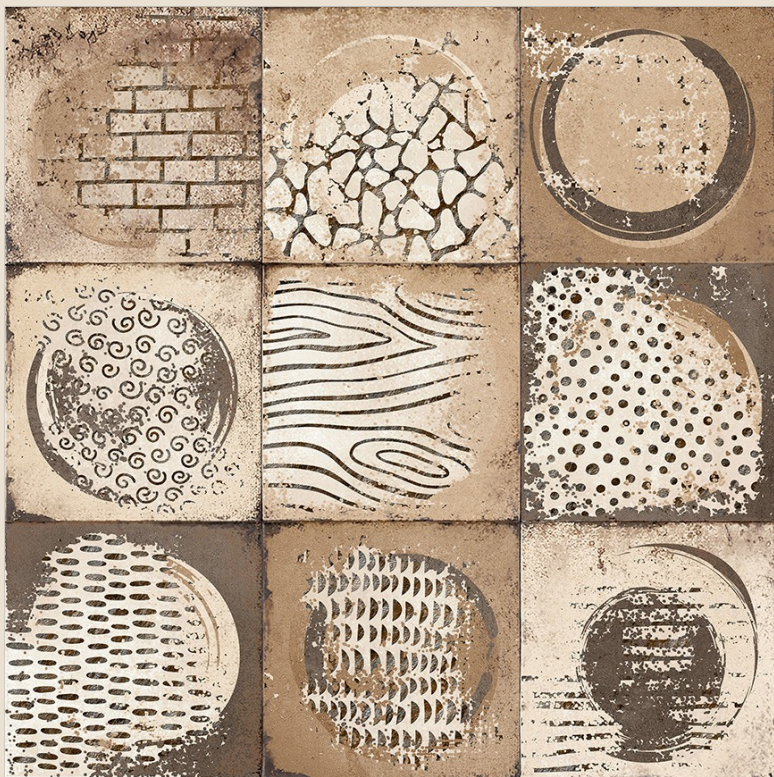

PRISIOUS LINEN