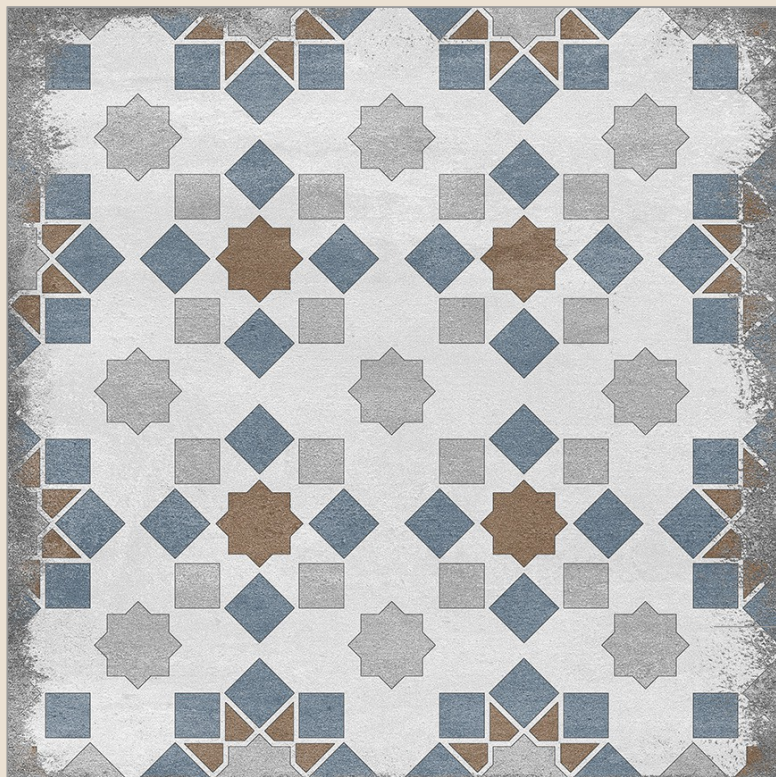

PRESTIGE GRIS DECOR

04 | **Carving**
Random | Finish

PRESTIGE GRIS

600X | **Matt**
600MM | Finish

06
Random