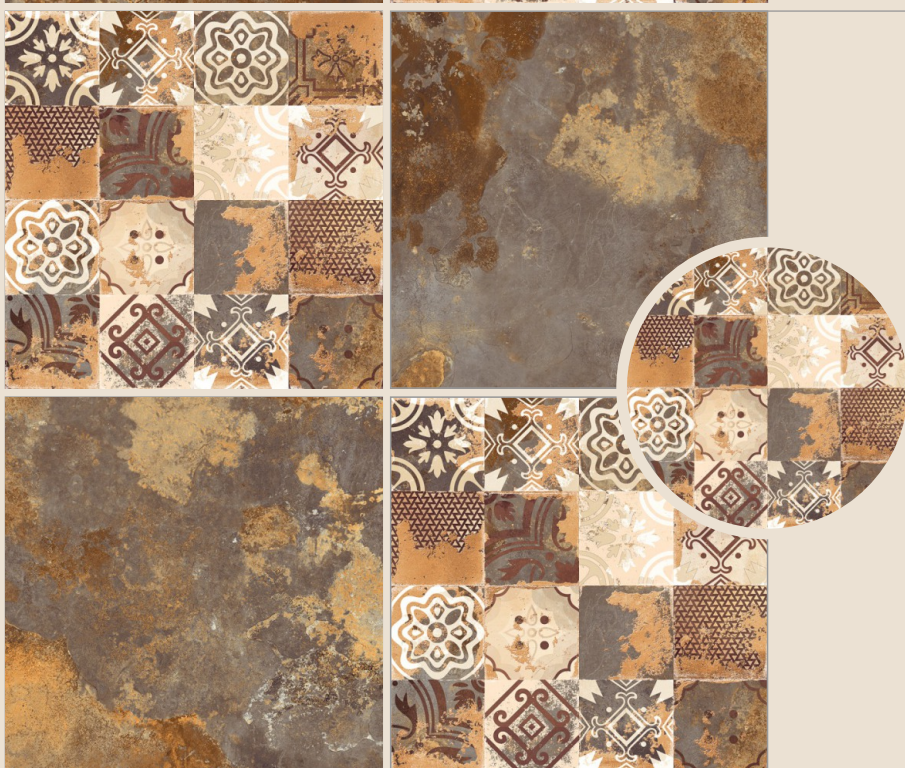

URINO RUST

600X
600MM | Matt
Finish

04
Random