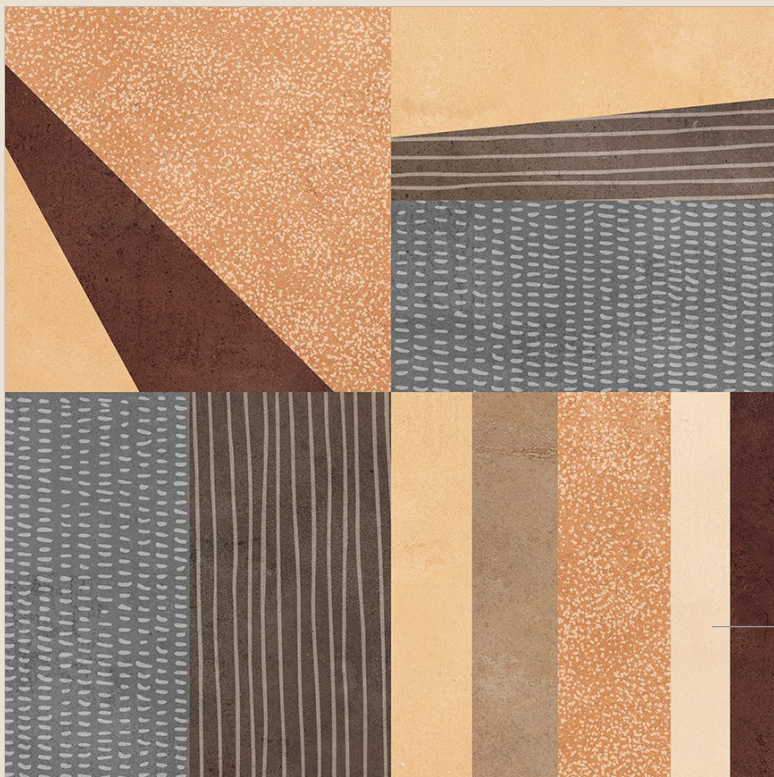

ALBRT BROWN DECOR

04 Random | **Carving**
Finish