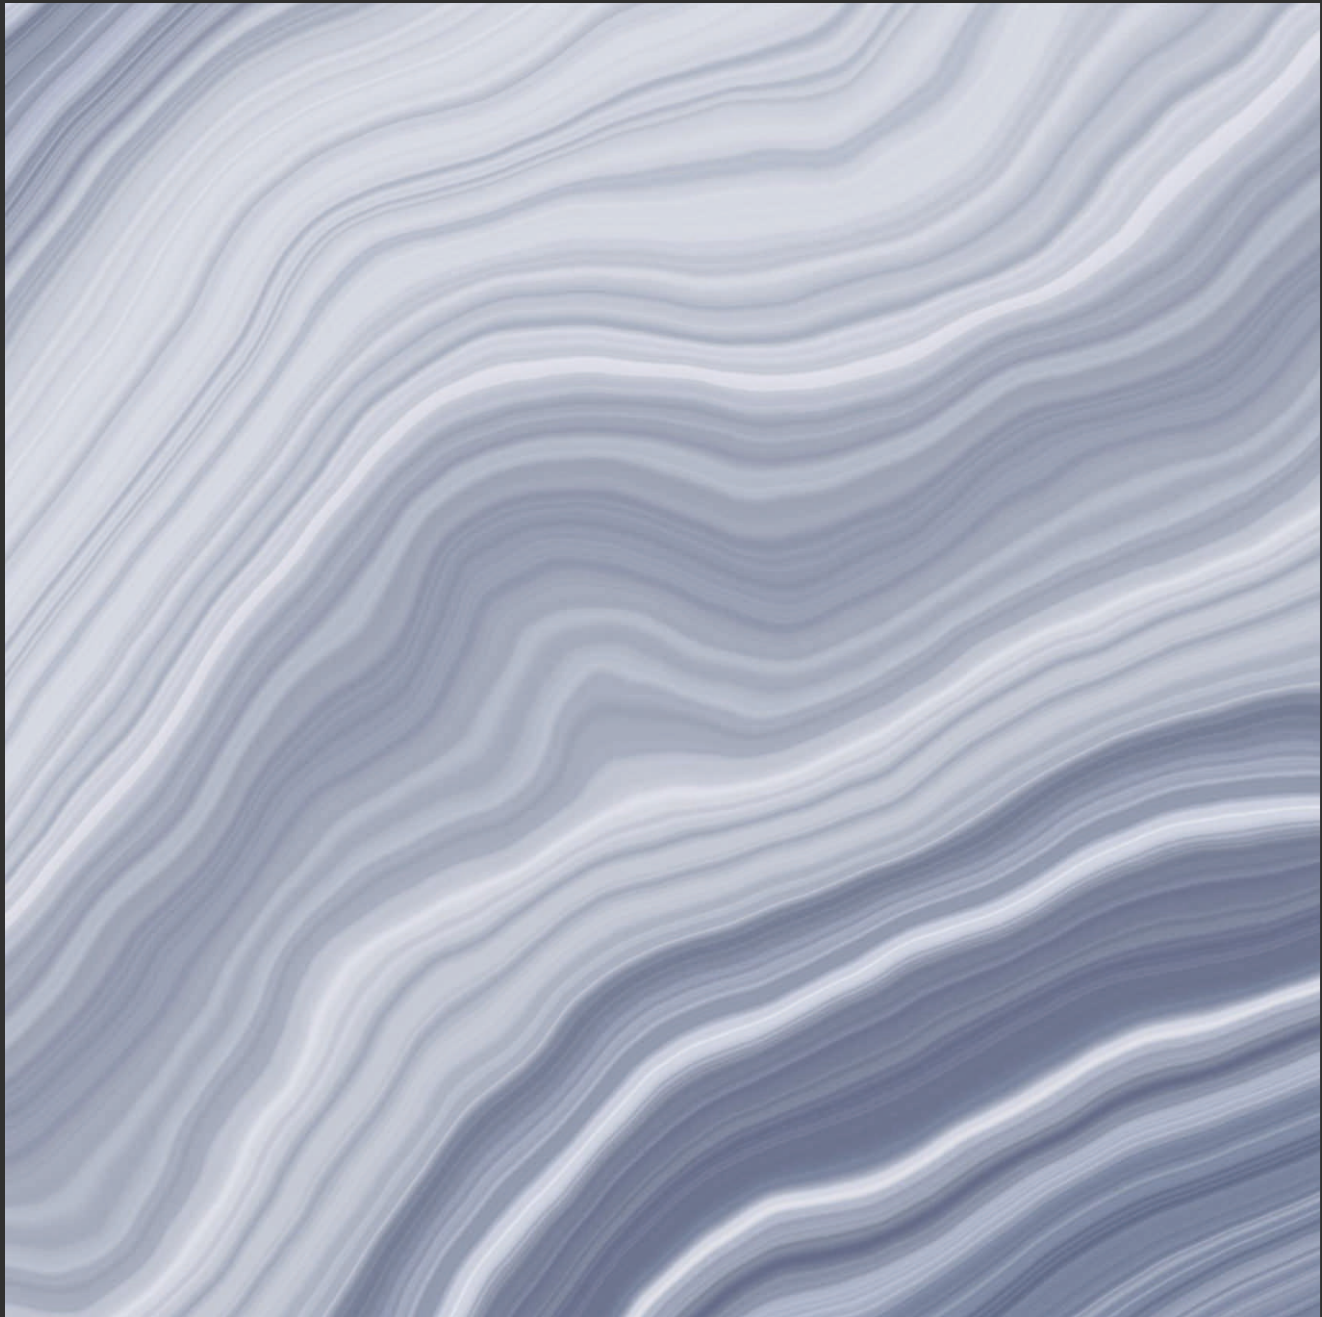

FORD NERO

GLOSSY FINISH

R-6

Vein
COLLECTION

FORD TUSCAN

GLOSSY FINISH

R-4

Vein
COLLECTION