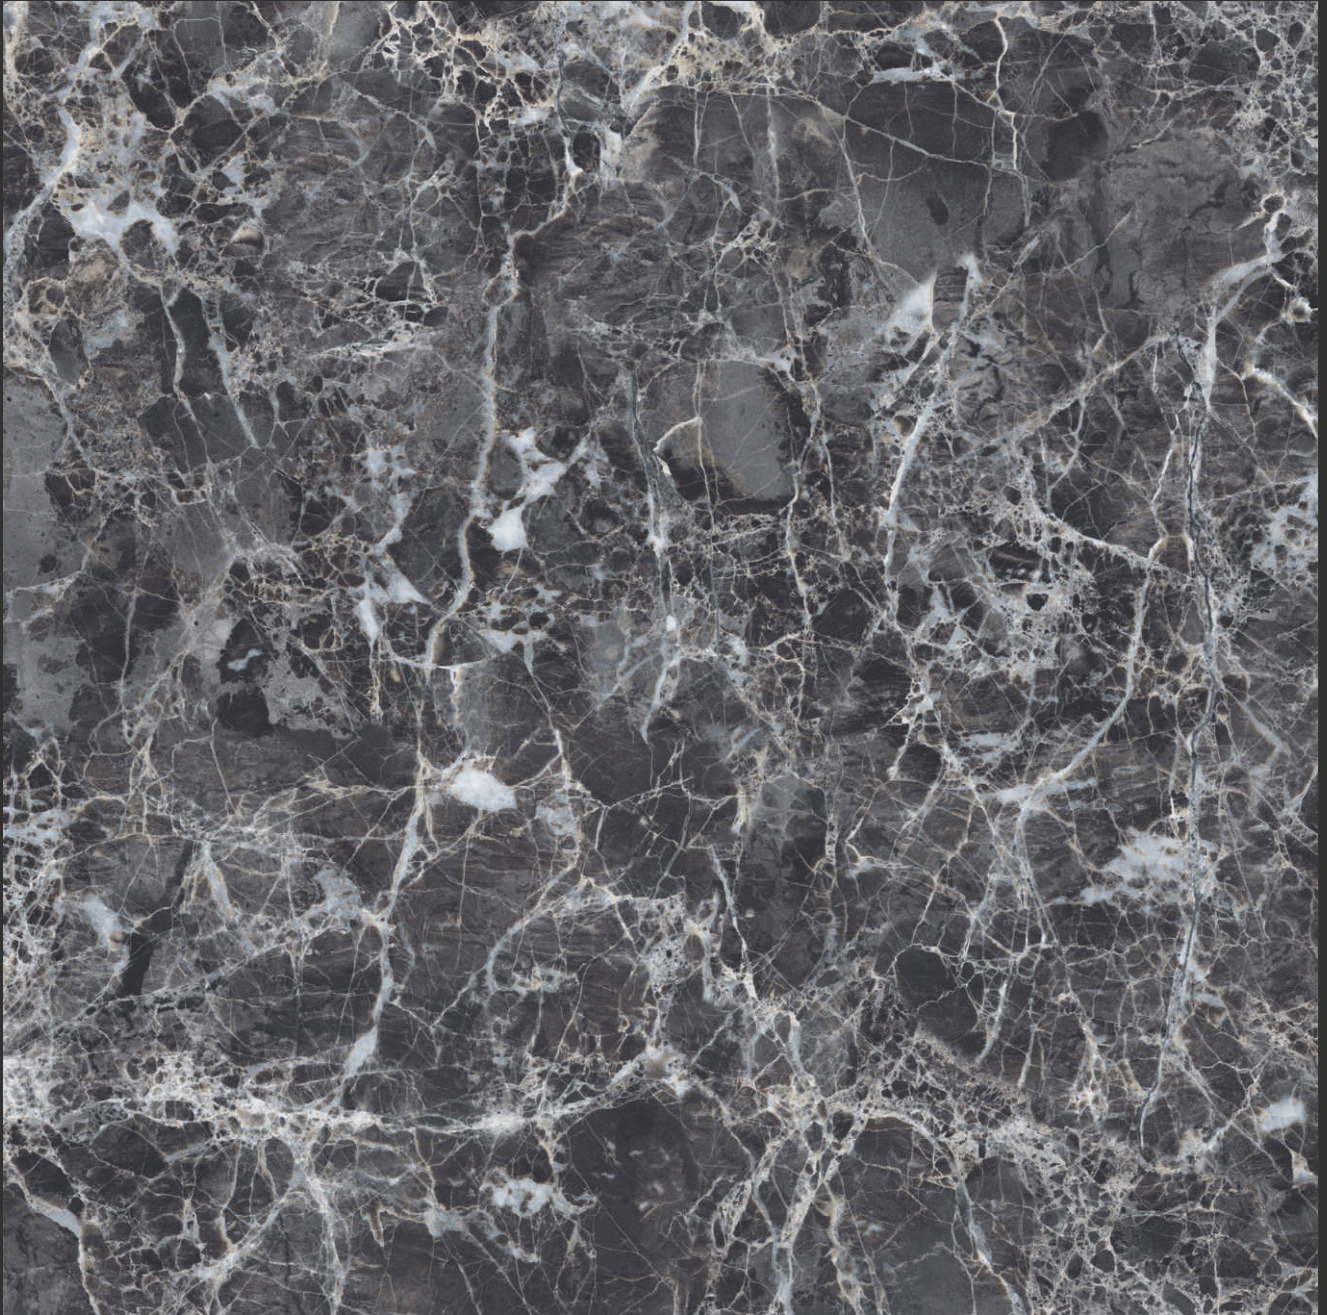

GLOSSY FINISH

R-6

Vein
COLLECTION

AVIGON FOREST

GLOSSY FINISH

R-6

Vein
COLLECTION

AVIGON NERO