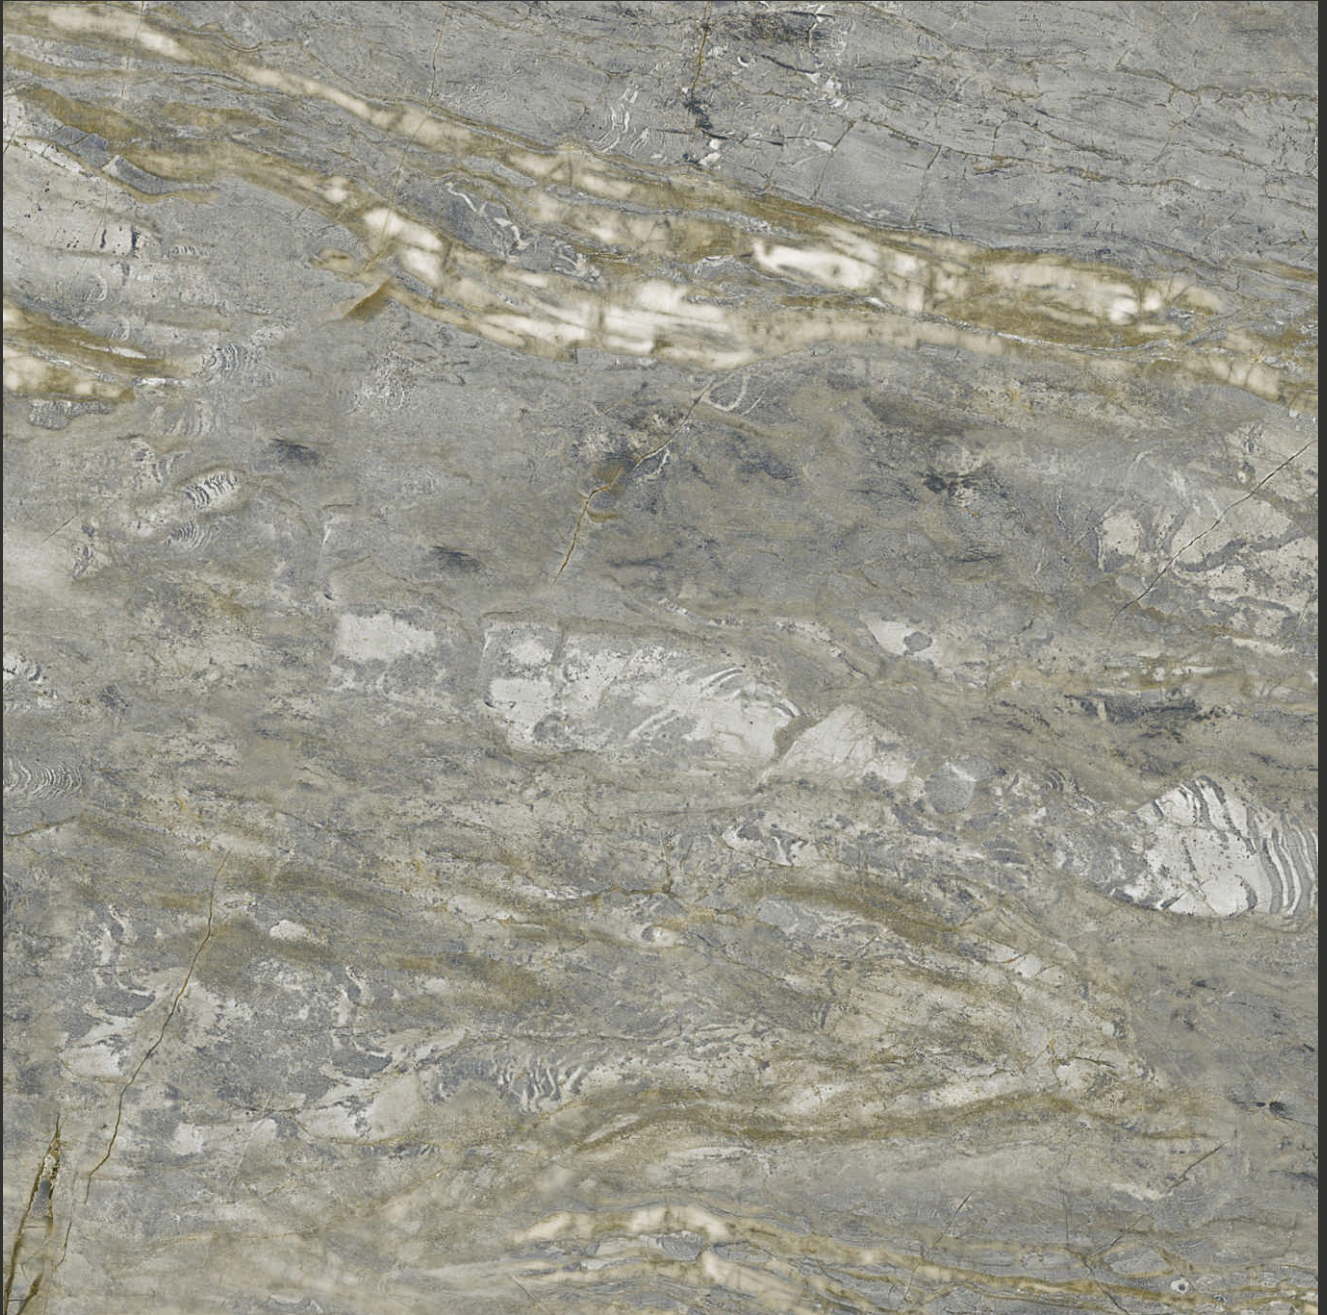

R-6

Vein
COLLECTION

ARCOS LUX

GLOSSY FINISH