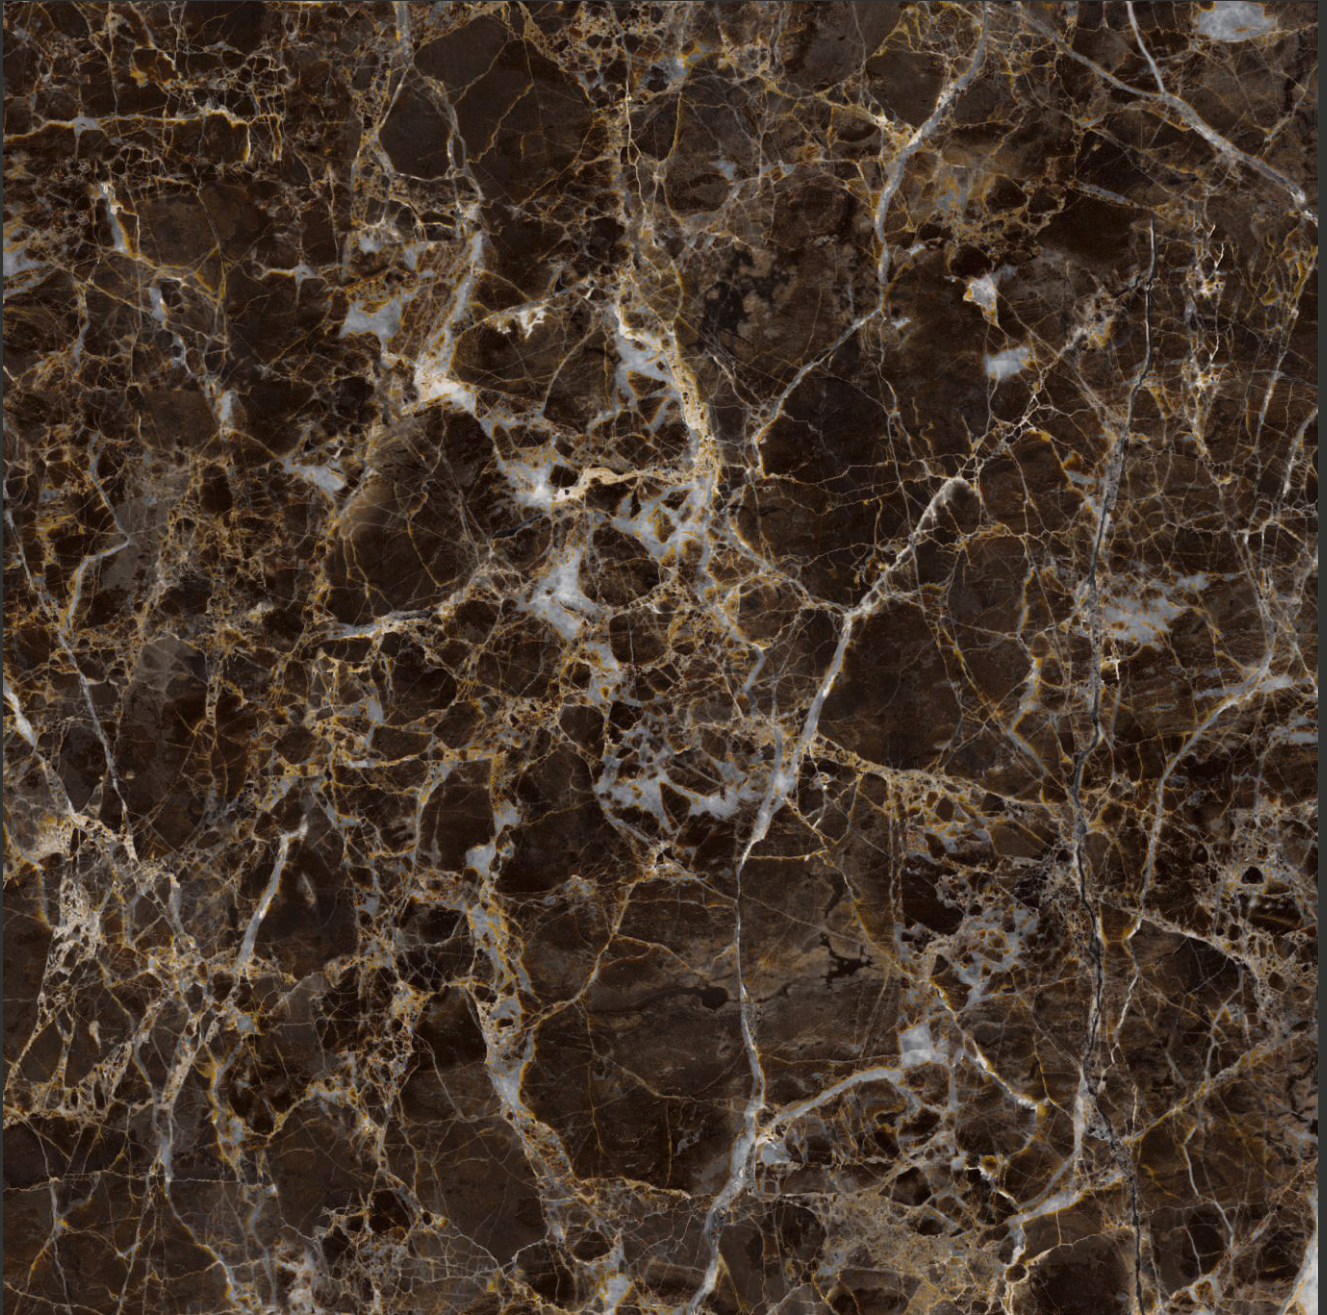

AUSTIN GRIS

R-4

Vein
COLLECTION

AUSTIN MIX

GLOSSY FINISH

R-6

Vein
COLLECTION

AVIGON CHOCO