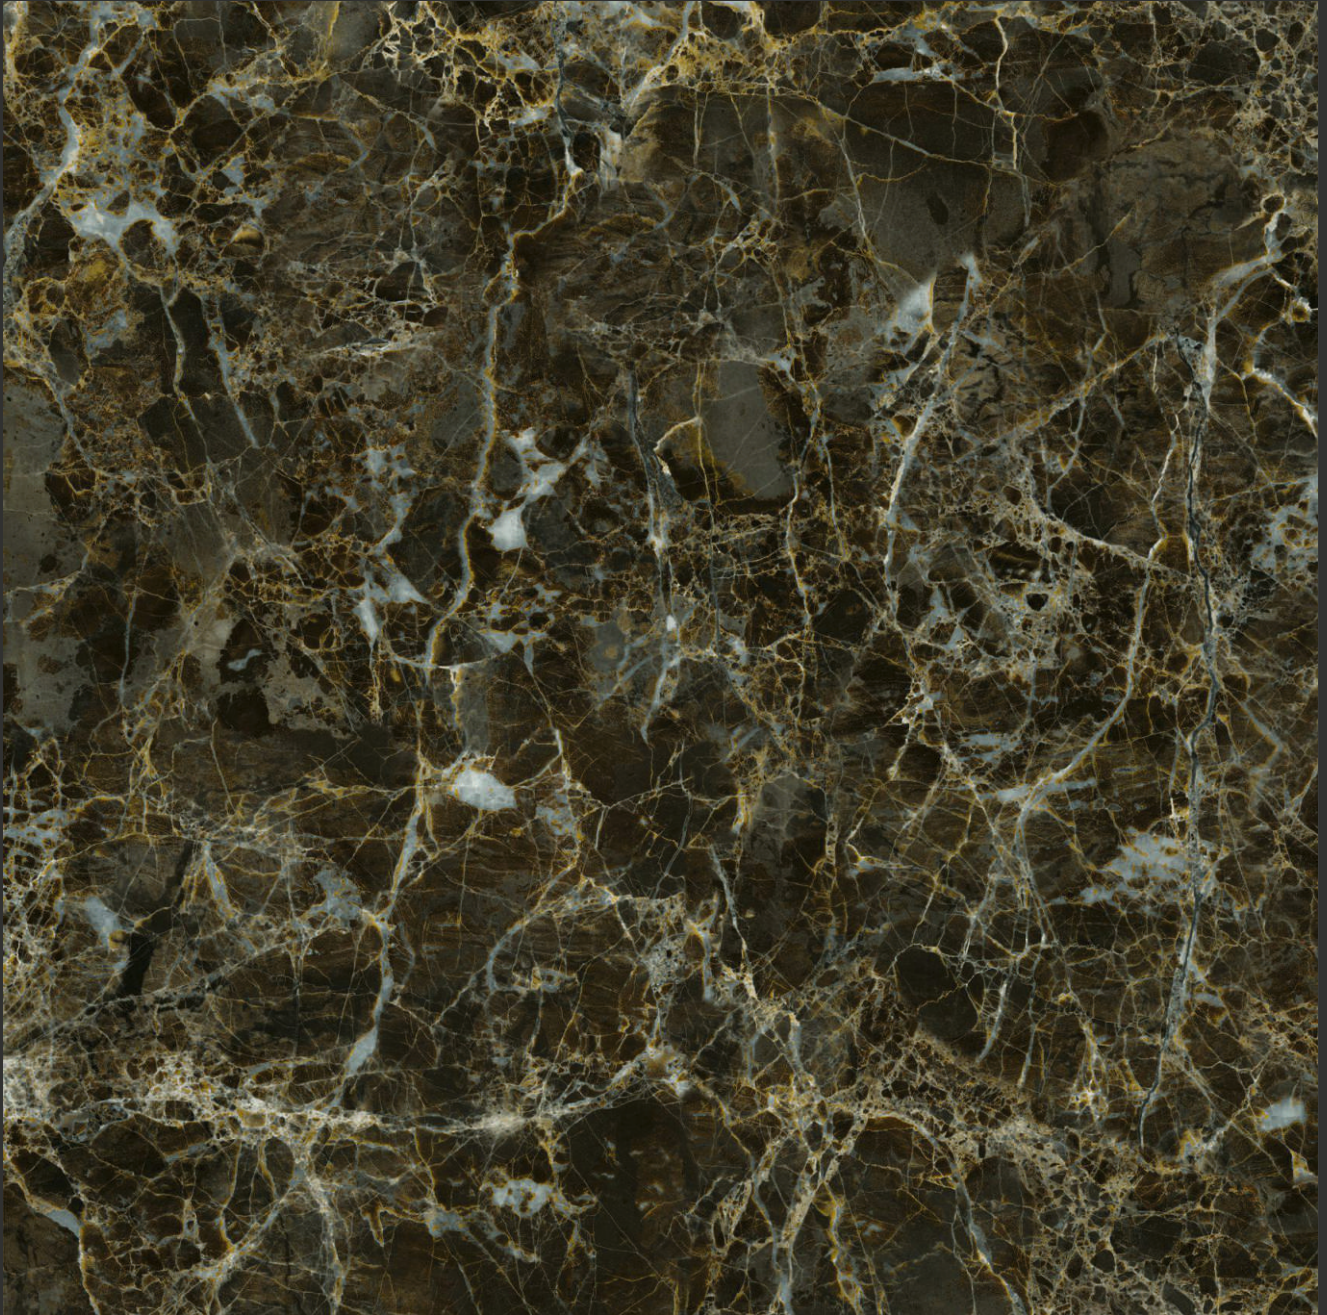

R-6

Vein
COLLECTION

AVIGON FOREST

GLOSSY FINISH