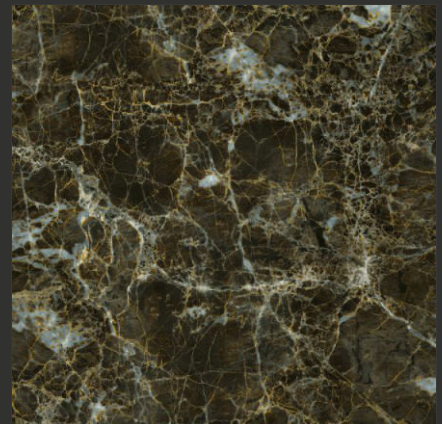

GLOSSY FINISH

R-6

Vein
COLLECTION

AVIGON FOREST

GLOSSY FINISH

R-6

Vein
COLLECTION

AVIGON NERO