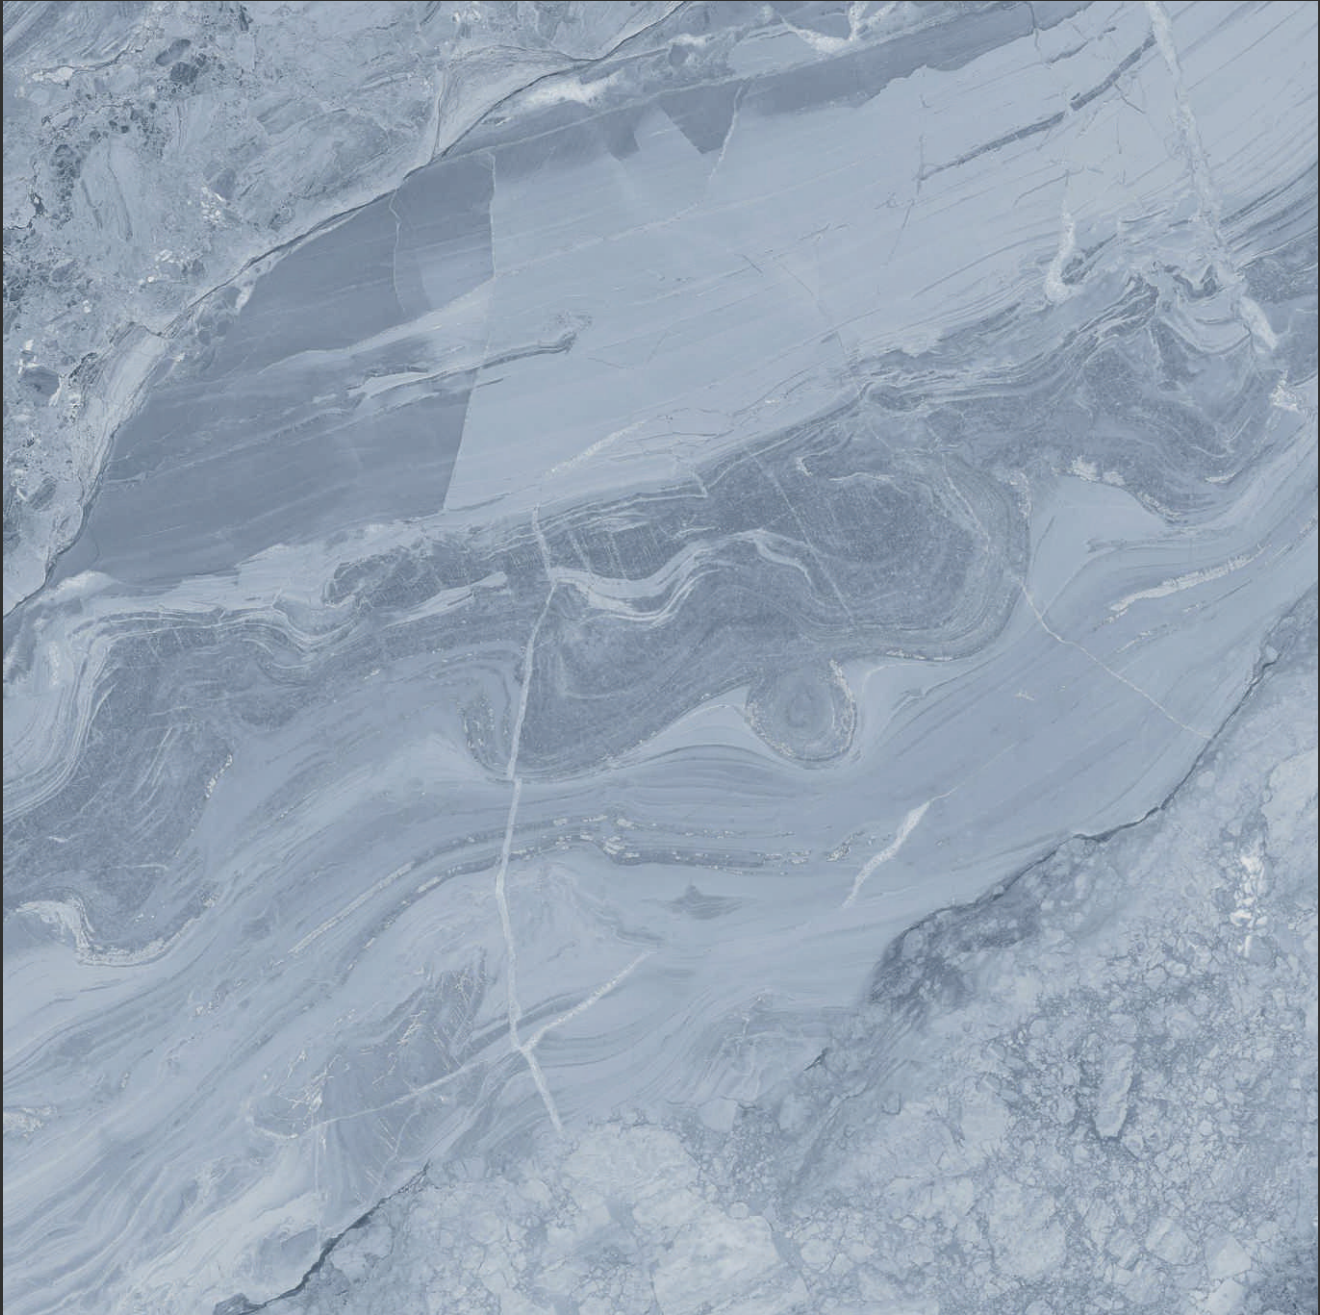

Vein
COLLECTION

COUNTRY NATURAL

GLOSSY FINISH

R-6

Vein
COLLECTION

DELIGHT BLUE

GLOSSY FINISH

DELIGHT BLUE