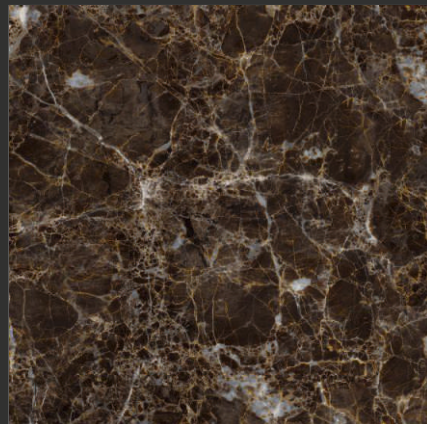

R-6

Vein
COLLECTION

AVIGON CHOCO

GLOSSY FINISH