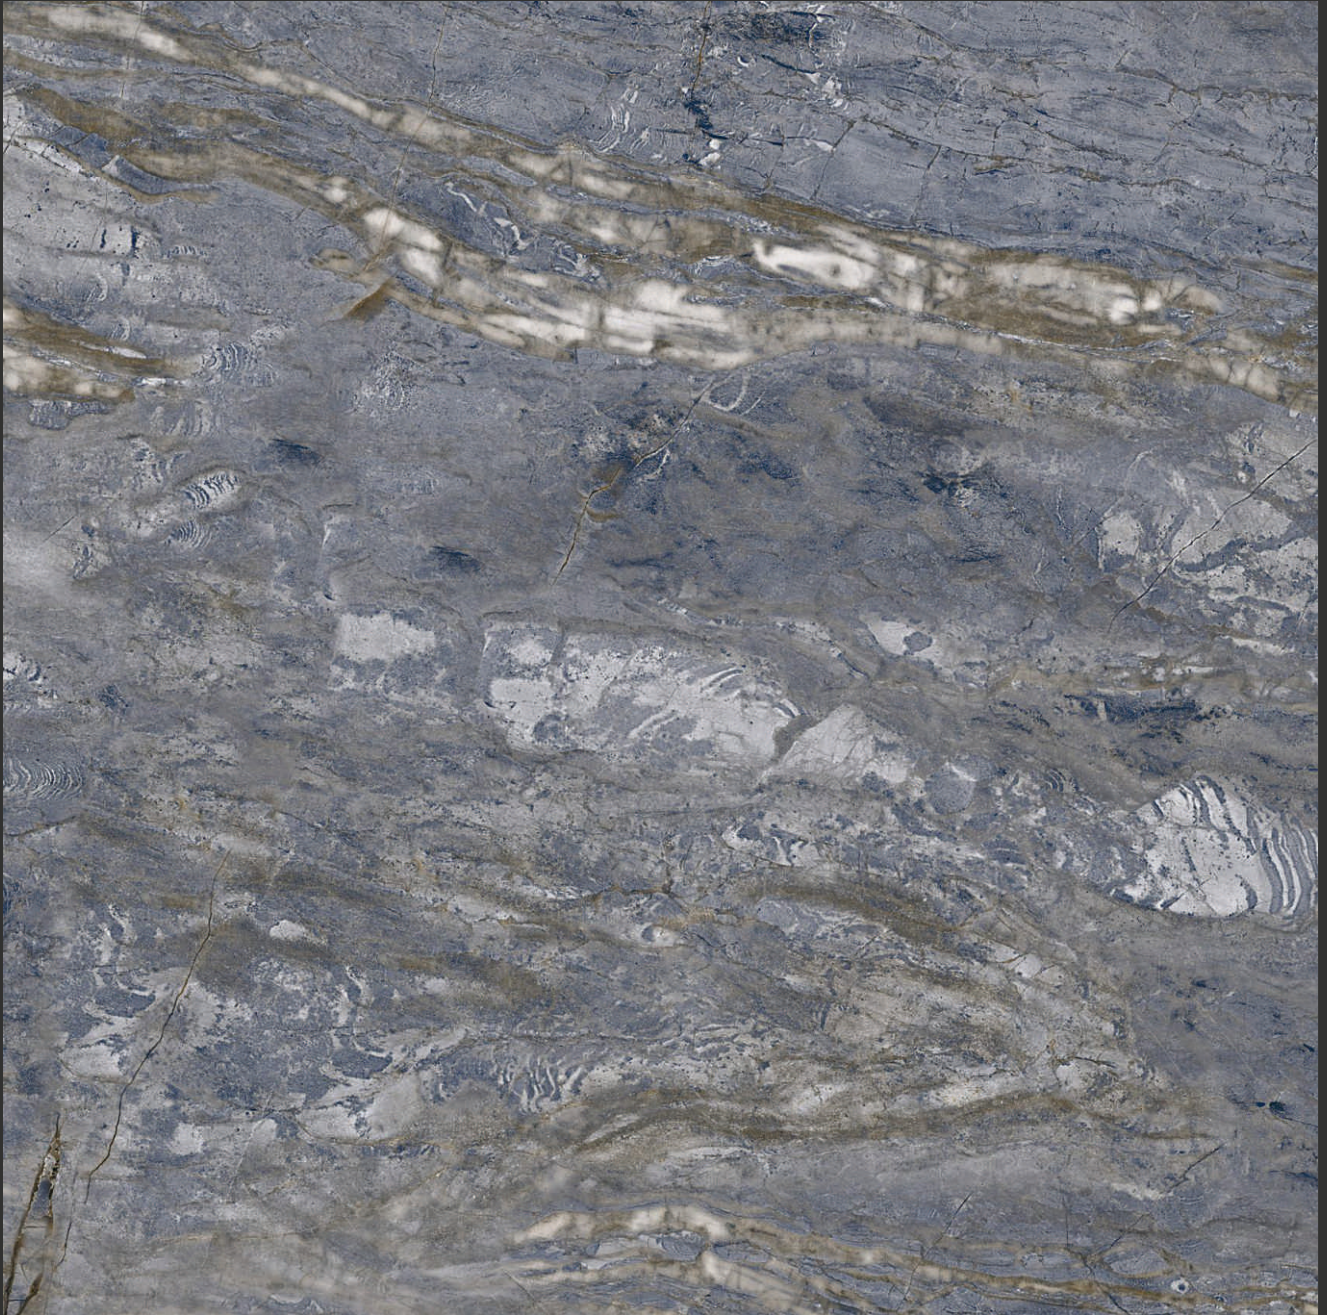

R-6

Vein
COLLECTION

ARCOS NERO

GLOSSY FINISH