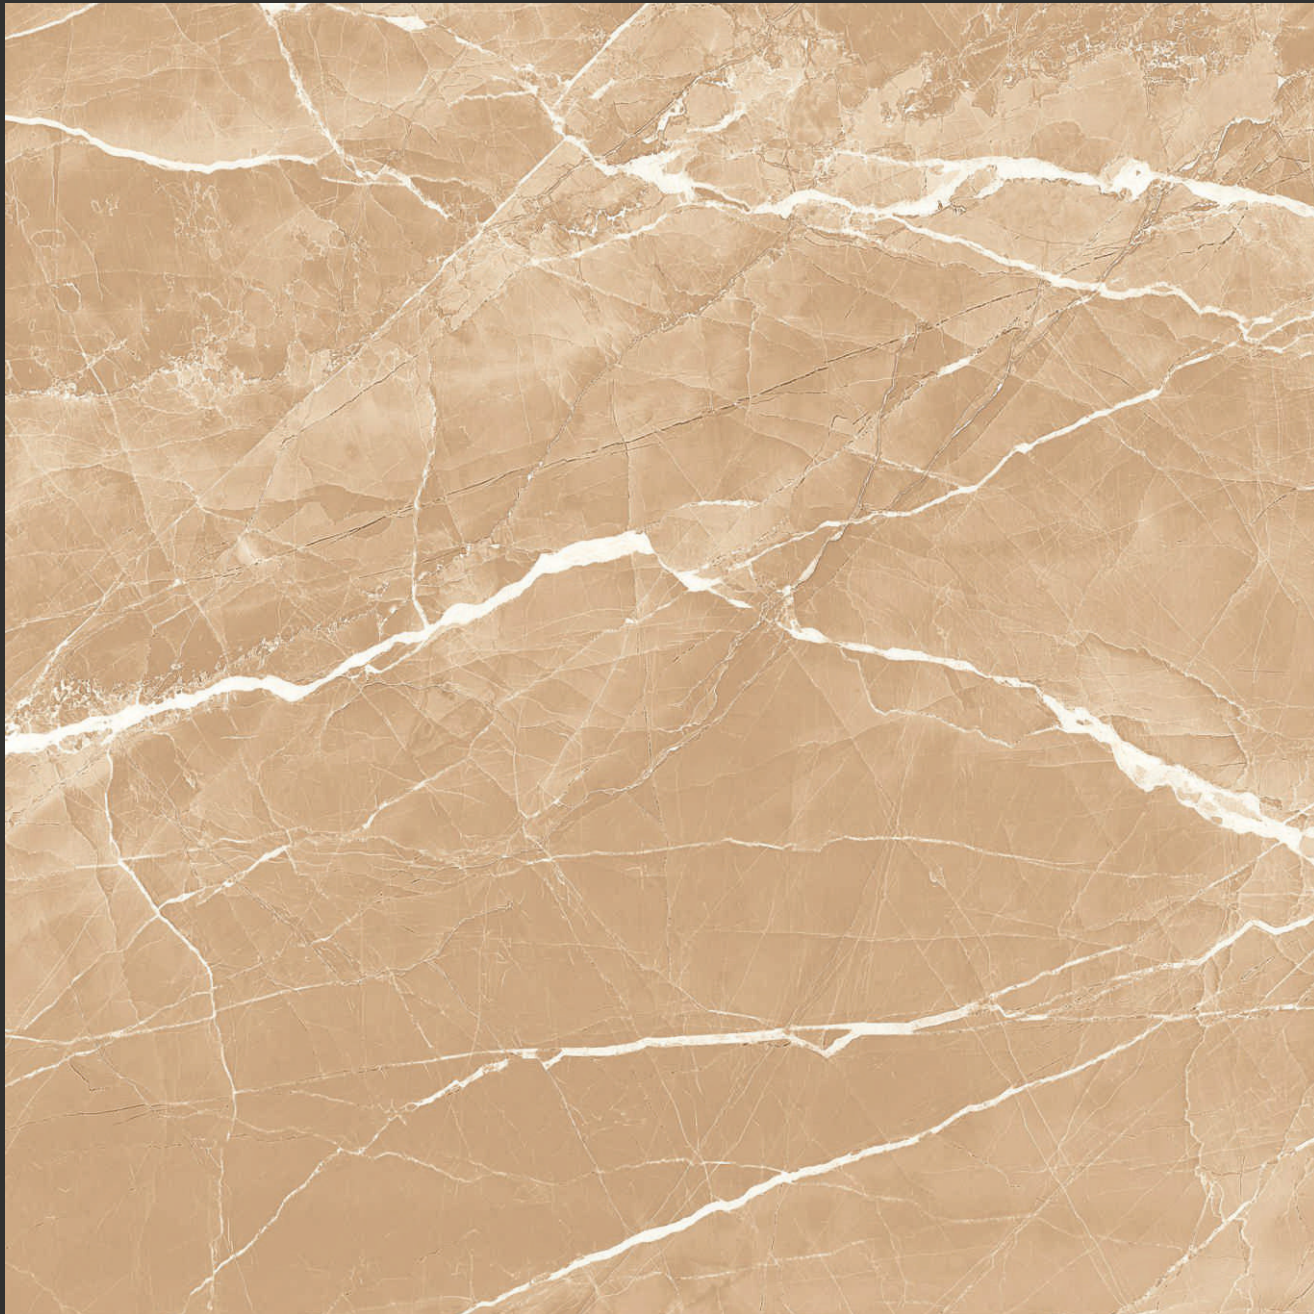

R-6

Vein
COLLECTION

LINCON FRENCH

GLOSSY FINISH