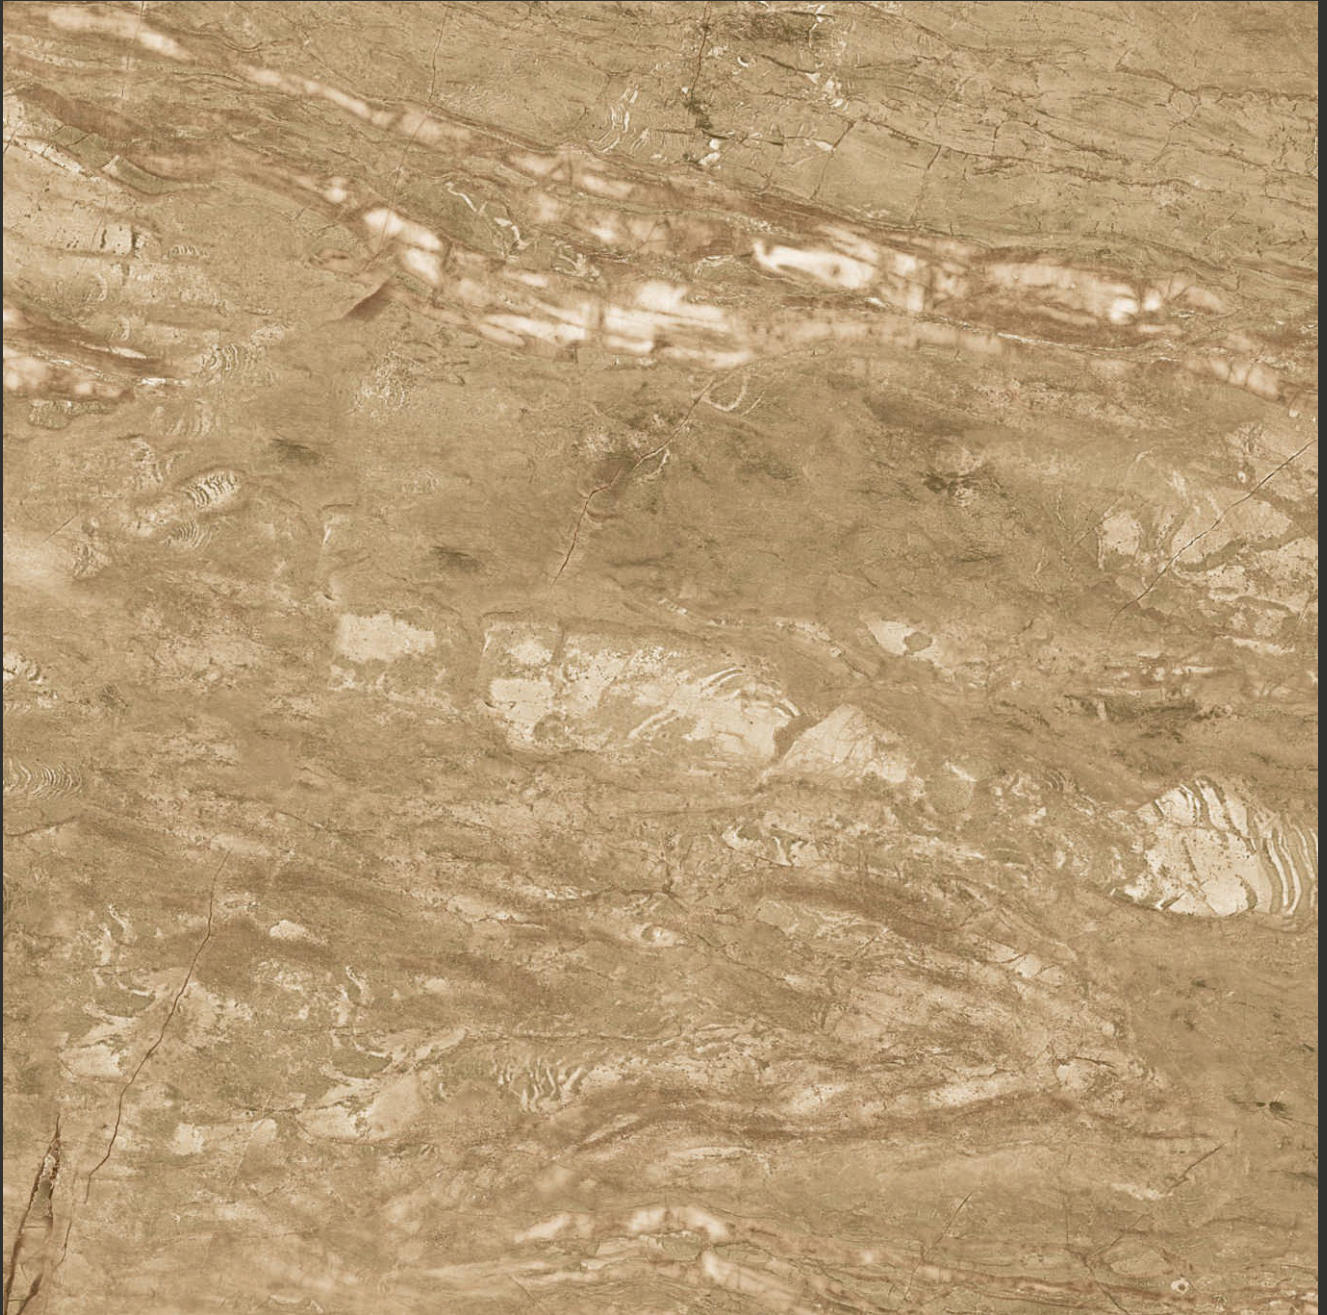

AMIGO WINE

GLOSSY FINISH

R-6

Vein
COLLECTION

ARCOS LUX

GLOSSY FINISH

R-6

Vein
COLLECTION