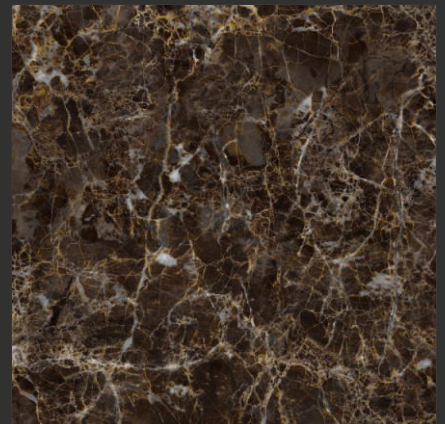

R-6

Vein
COLLECTION

AVIGON CHOCO

GLOSSY FINISH