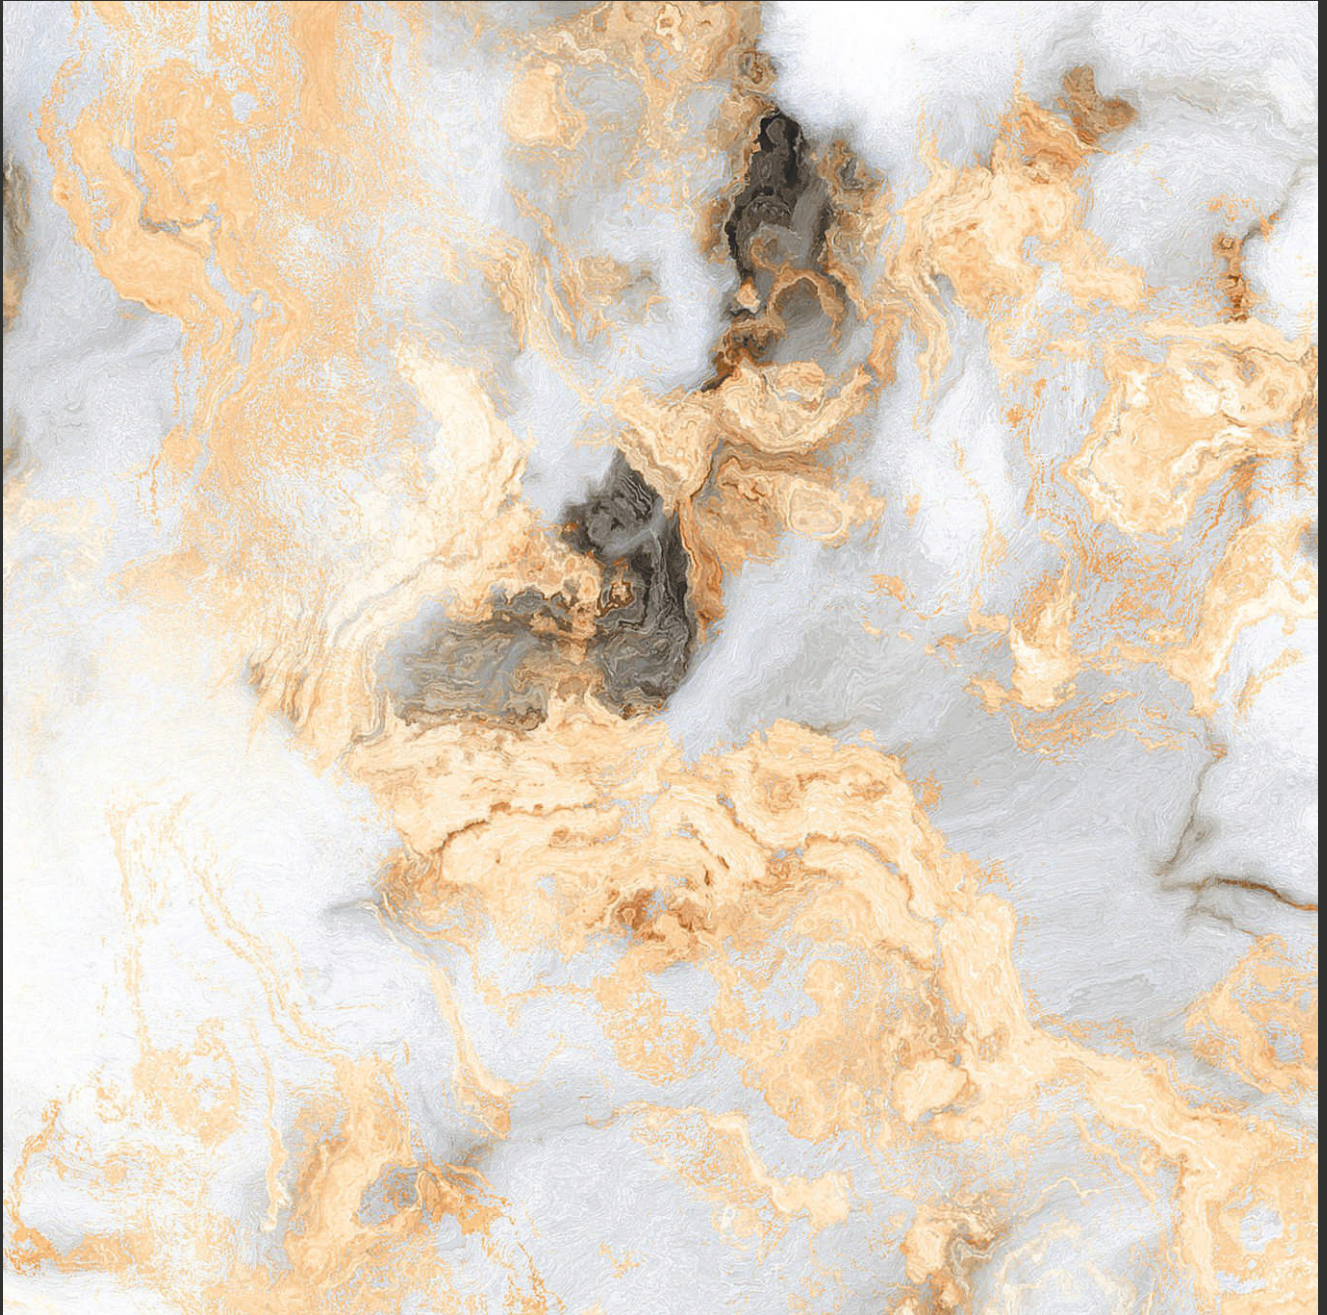

R-4

Vein
COLLECTION

ABSTRACT GOLD

GLOSSY FINISH