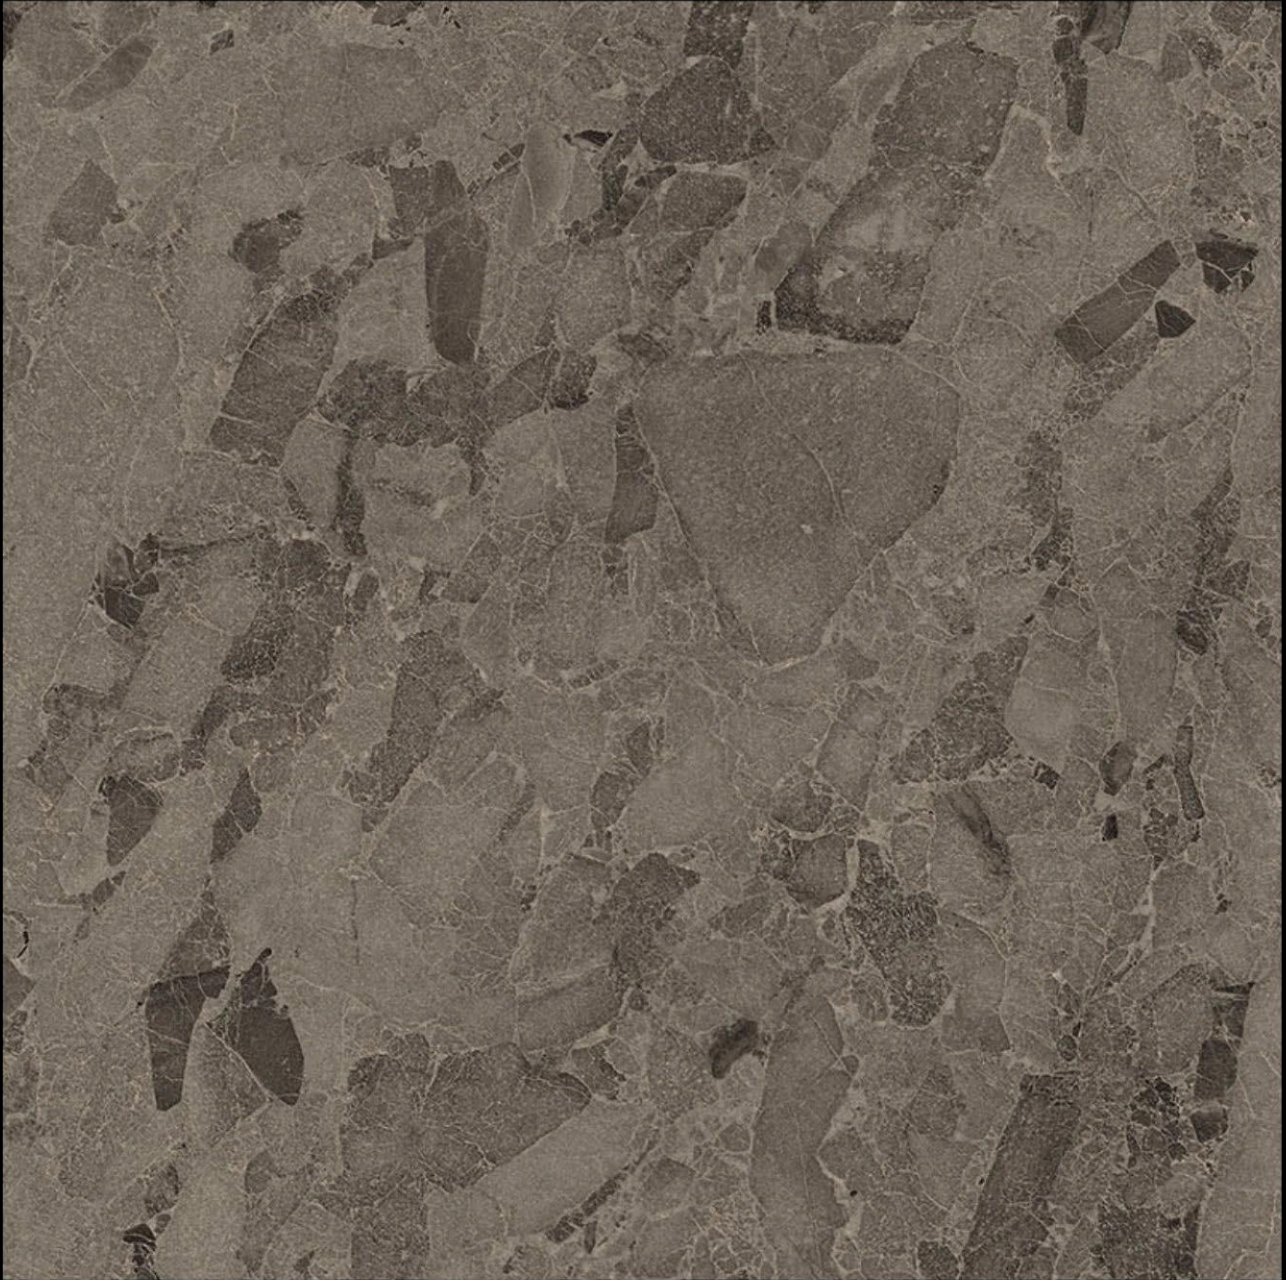

Matt
series

800 X 800 MM
600 X 600 MM

STONEWAY
CHOCO

8 RANDOM