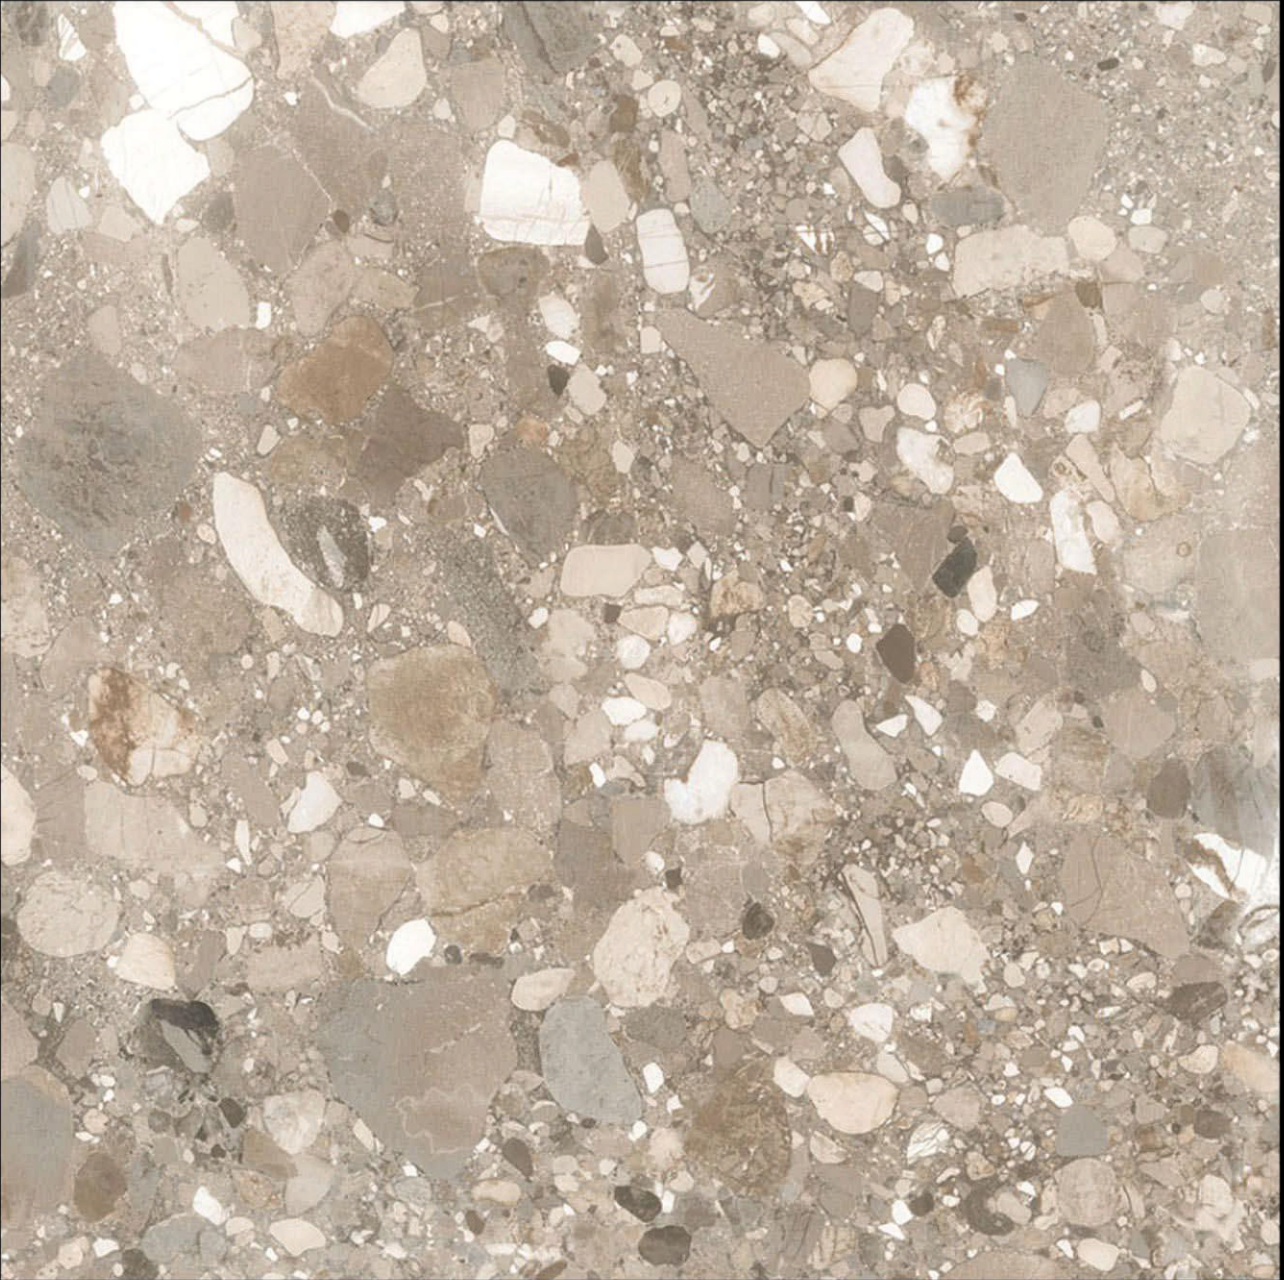

Matt
series

800 X 800 MM
600 X 600 MM

MITICA OCRE

6 RANDOM