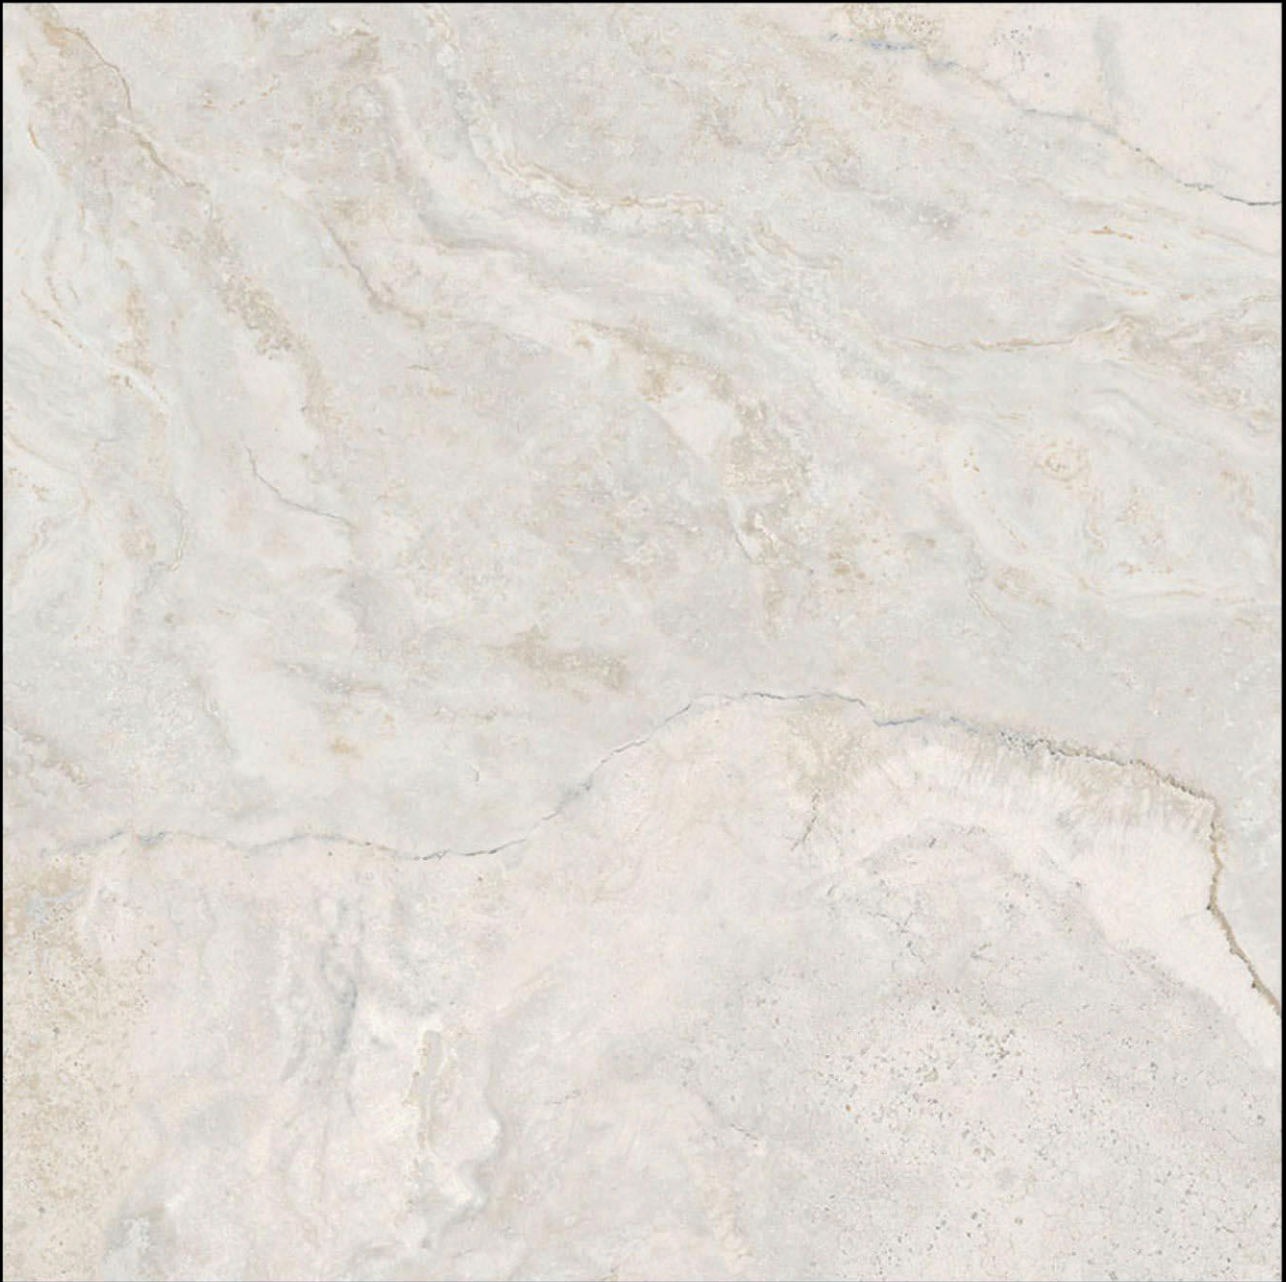

Matt series

800 X 800 MM
600 X 600 MM

**MADLEY
BLANCO**

10 RANDOM