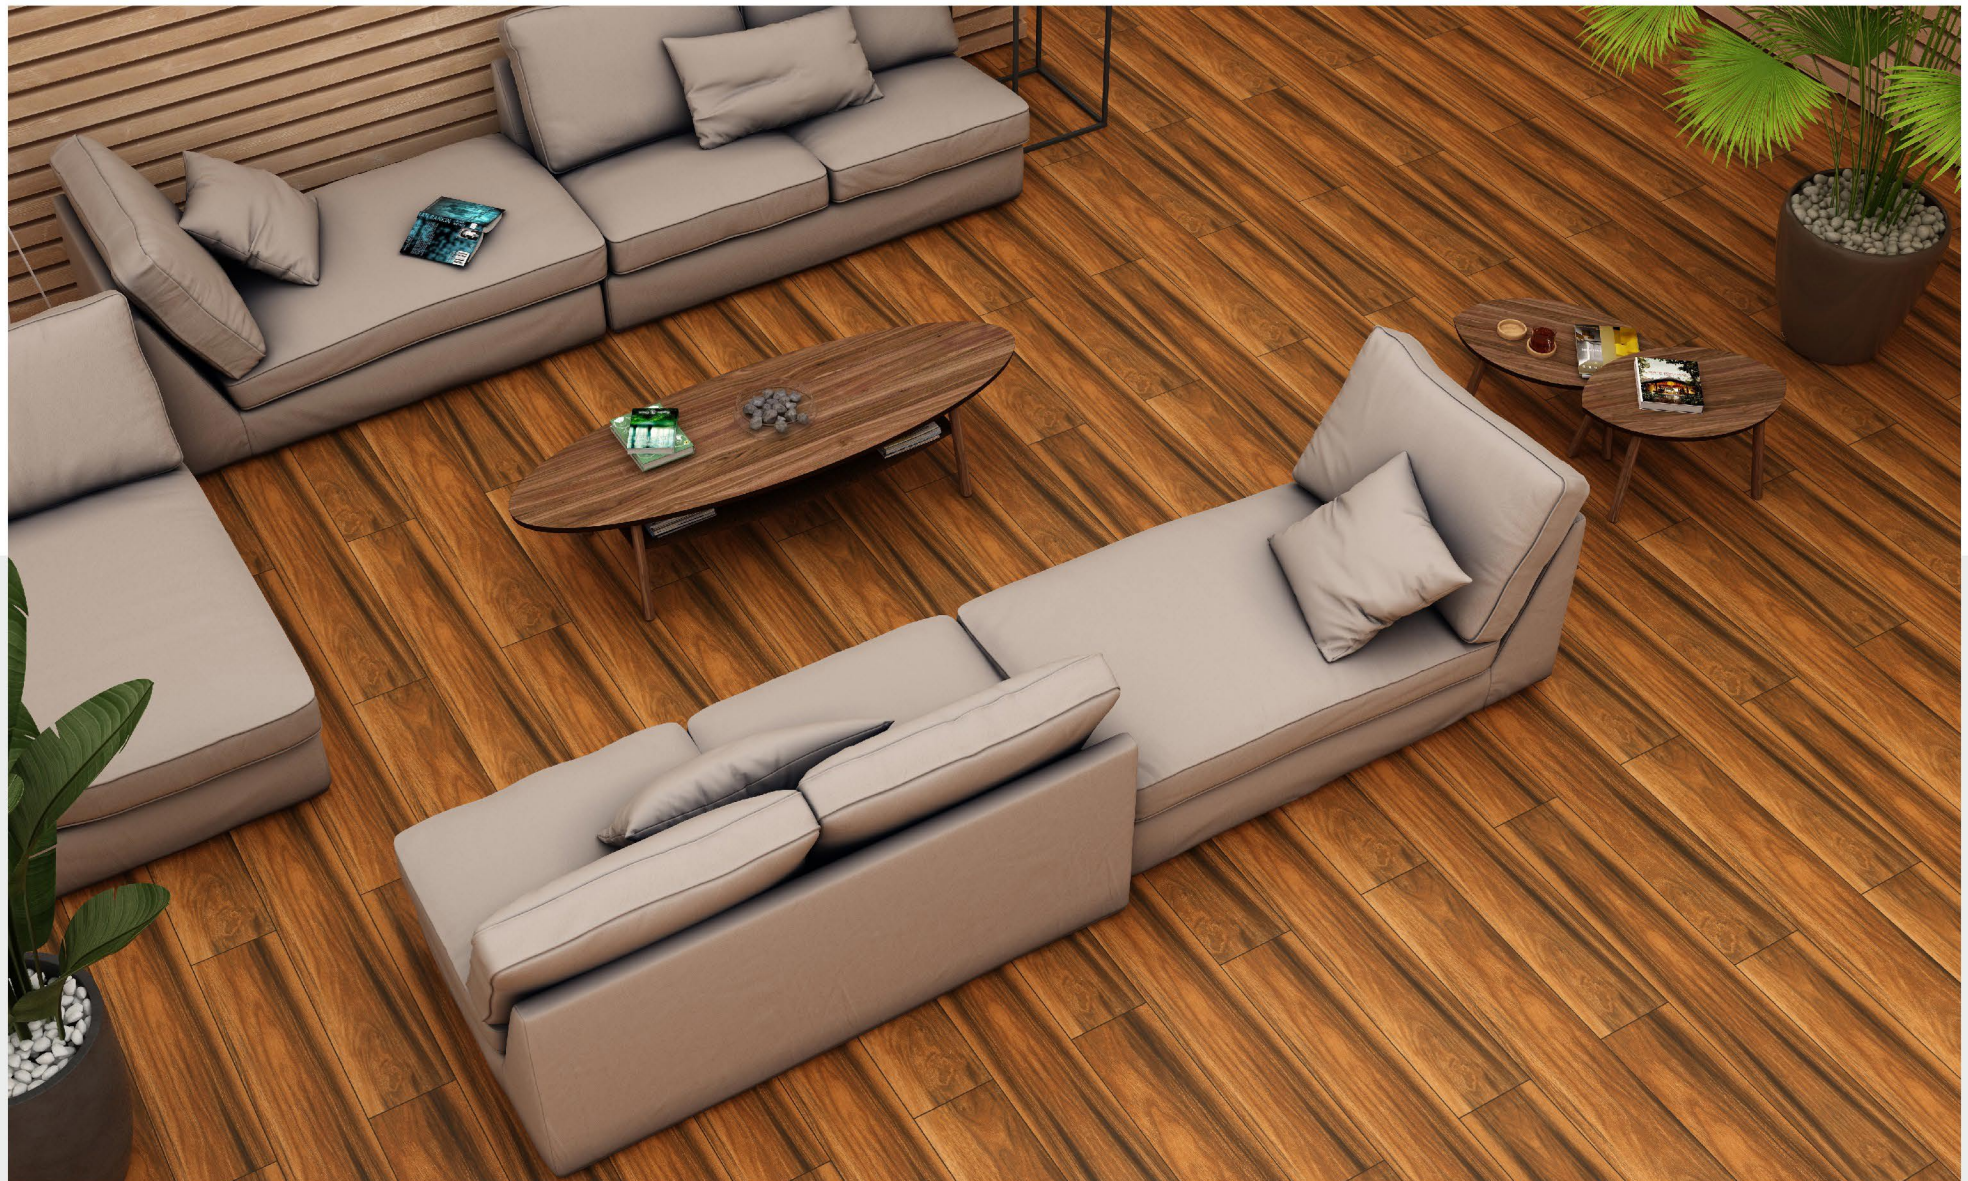

WALNUT BROWN

WILLIAM BROWN

SIZE : 200x1200MM

FINISH : MATT

GLAZED VITRIFIED TILES

LAYING POSSIBILITIES

WILLIAM BROWN

TRAVENTINE GREY