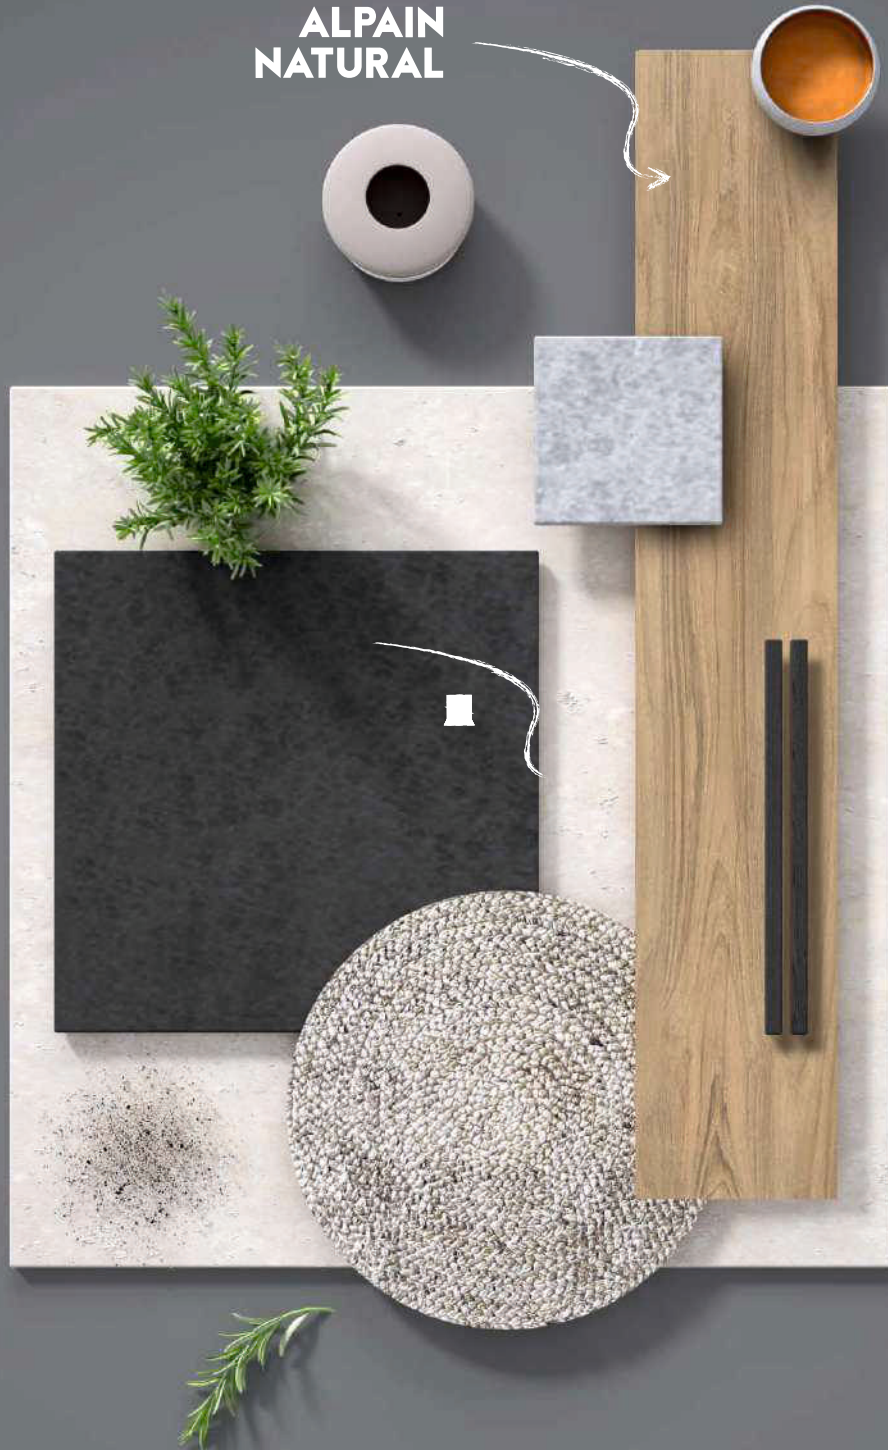

ITS
ALPAIN
NATURAL

www.acastaceramics.com