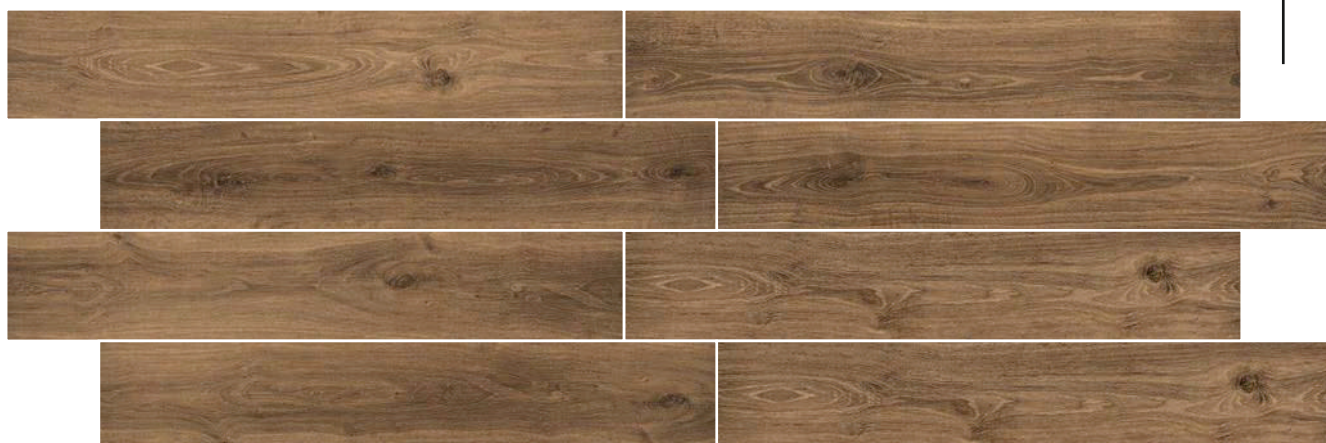

PARIS MAROON (CARVIN)