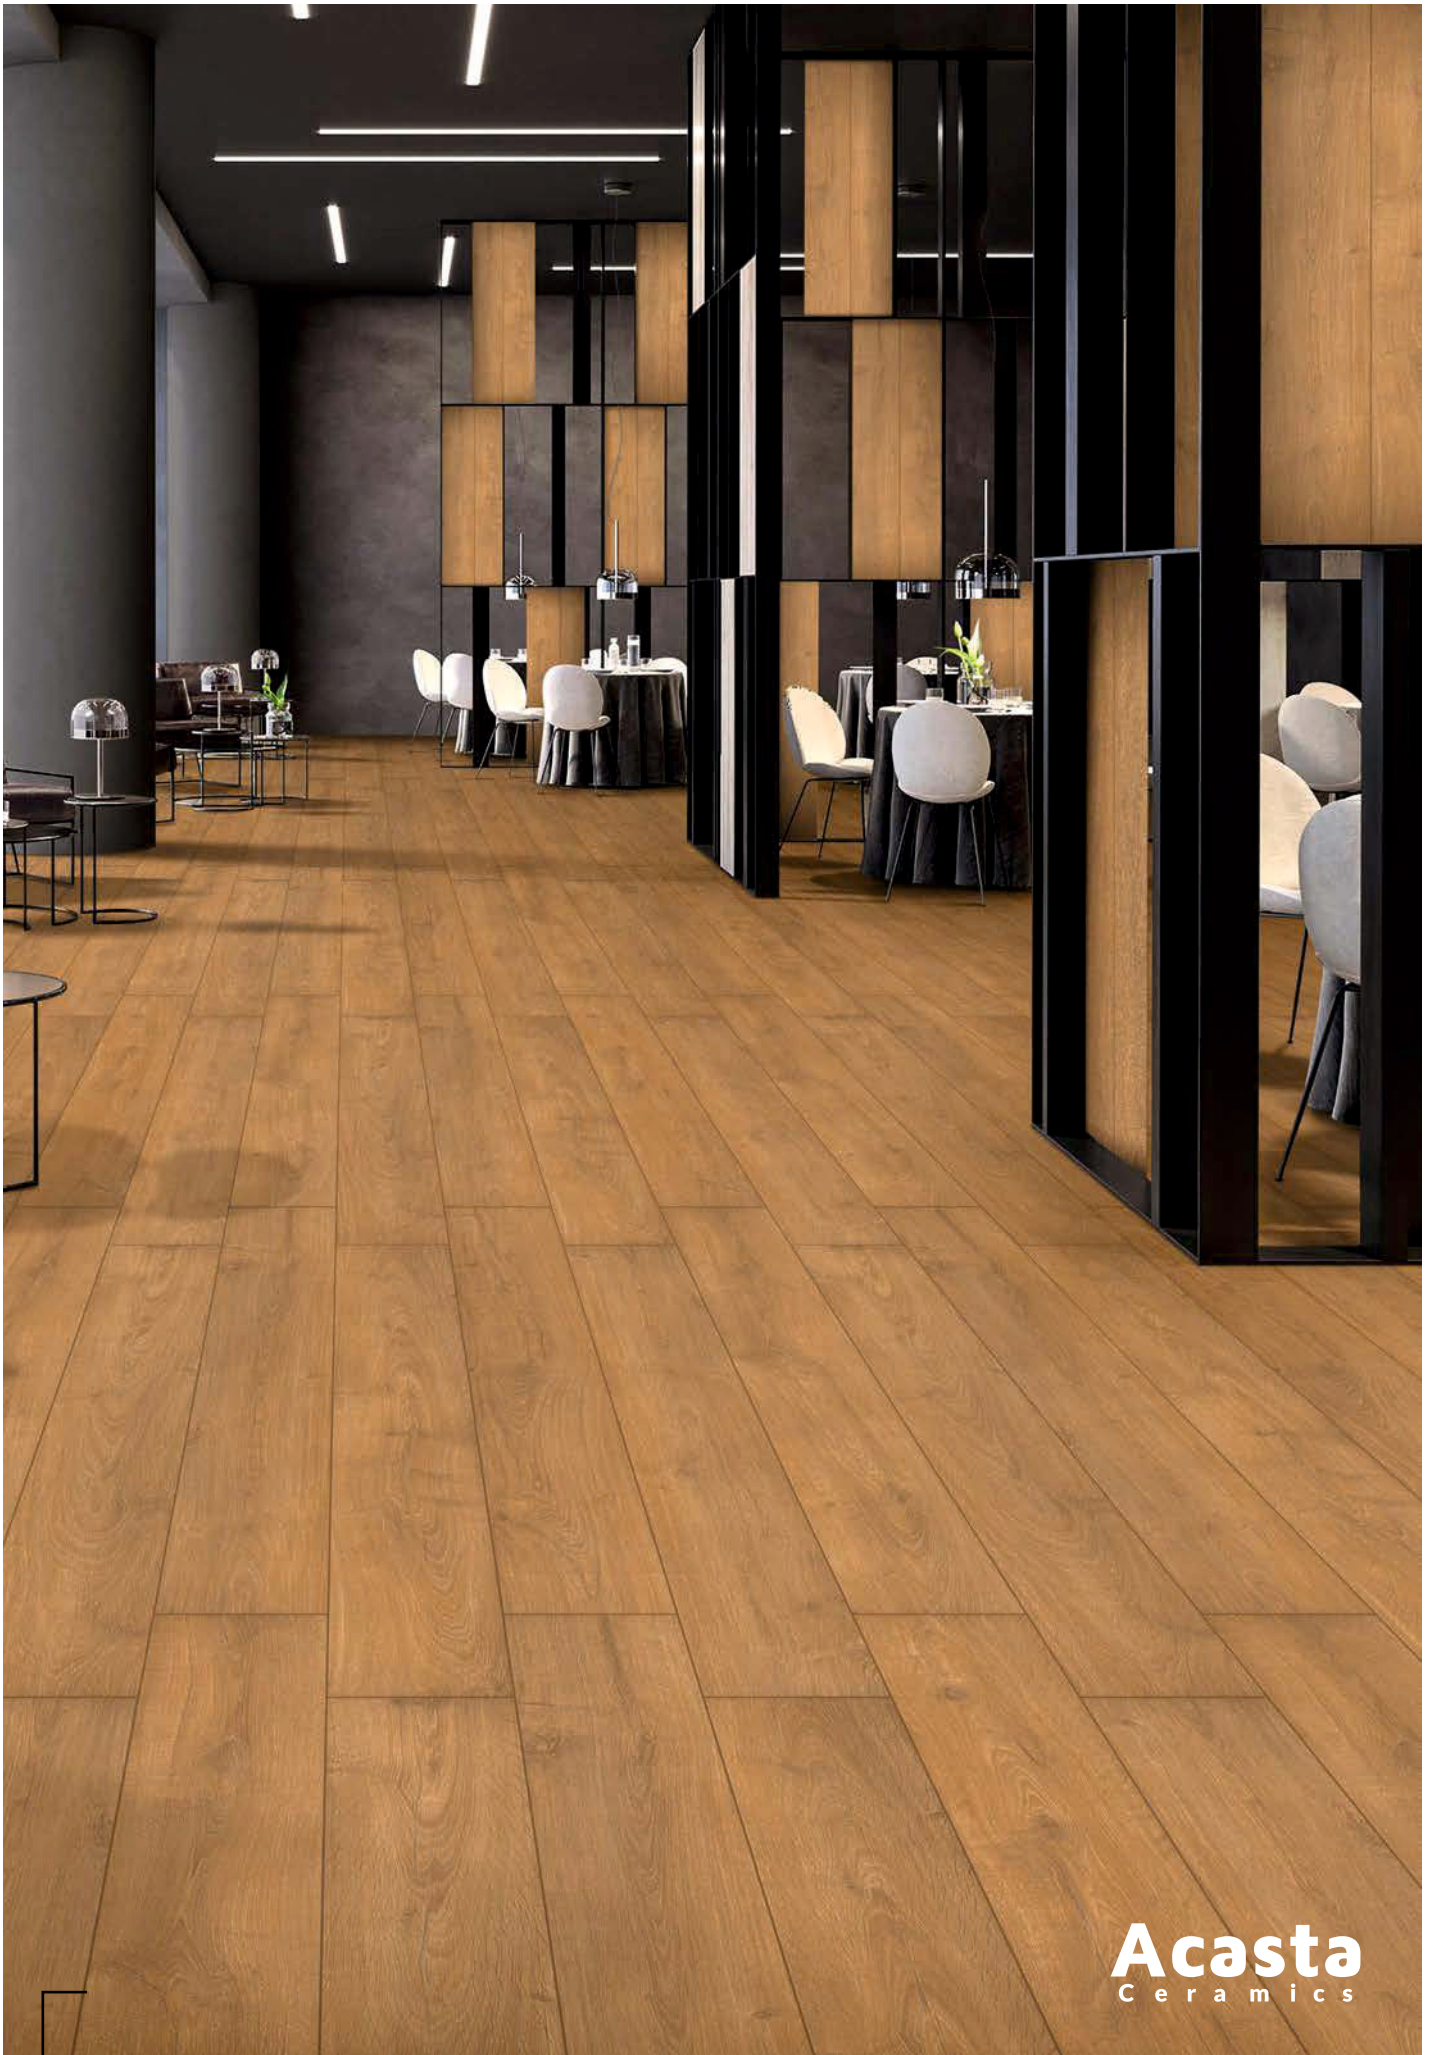

Acasta
Ceramics

SPACE ORANGE