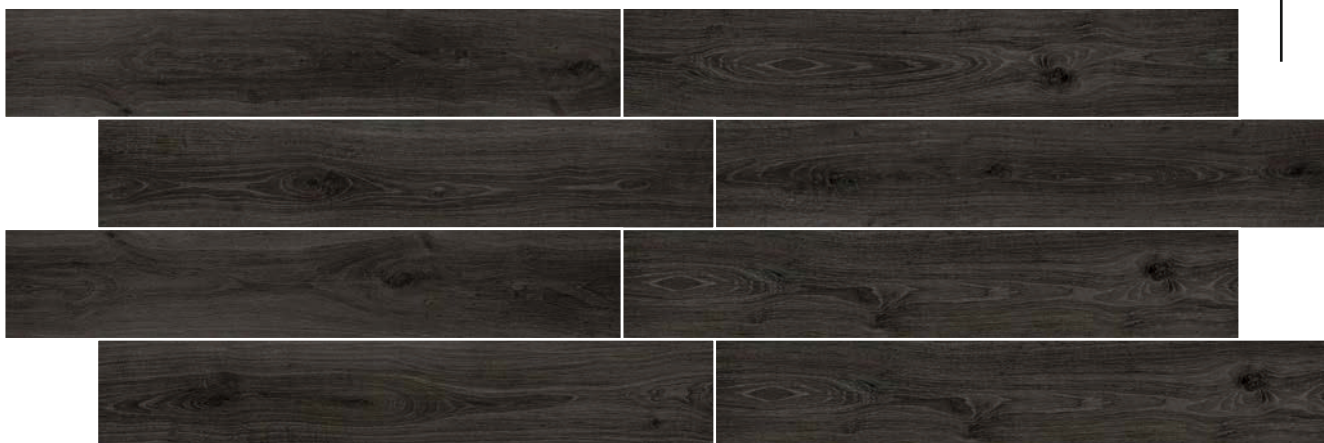

PARIS CAFÉ (CARVIN)