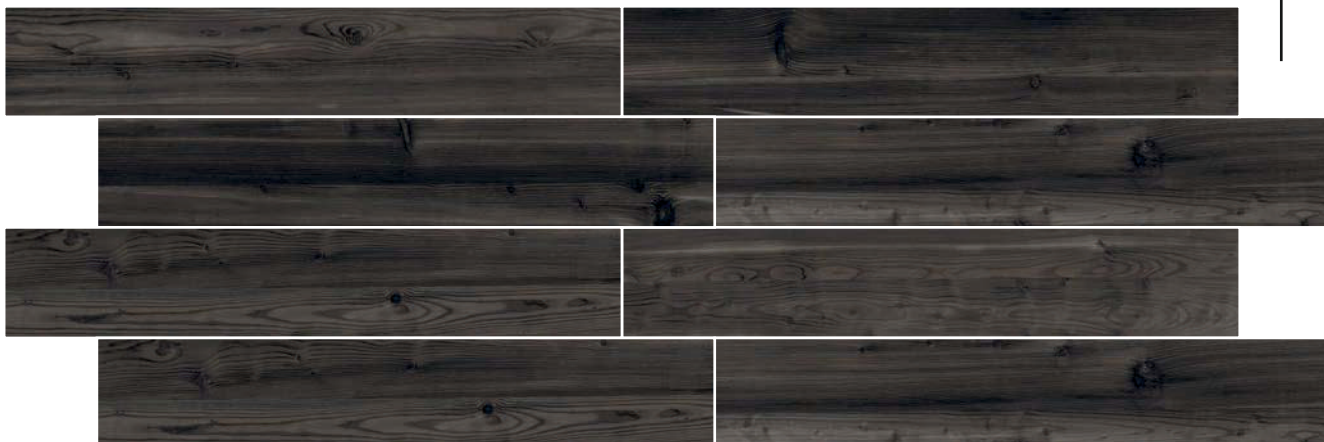

SMOKE

TURQUOISE

WALNUT

SPATULLA SERIES

SPATULA BIANCO

SPATULA BLACK

SPATULA BROWN

Size :
20x120cm