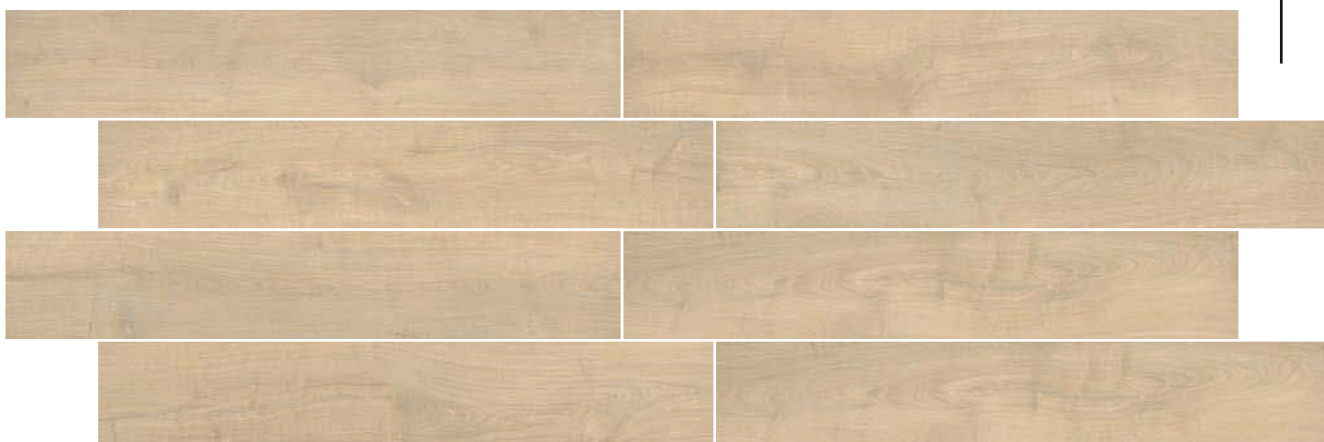

SPACCE
SERIES

SPACE BROWN (CARVIN)

SPACE COFFEE (CARVIN)

SPACE MIELE (CARVIN)

Size :
20x120cm

Randoms :
07

SPACE NATURAL (CARVIN)

SPACE ORANGE (CARVIN)