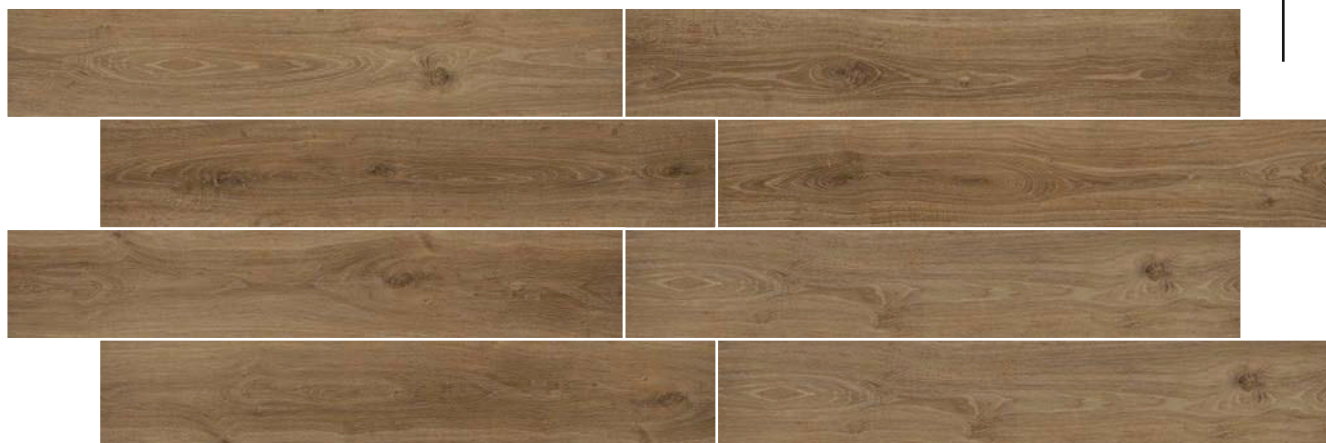

PARIS COBBLE (CARVIN)