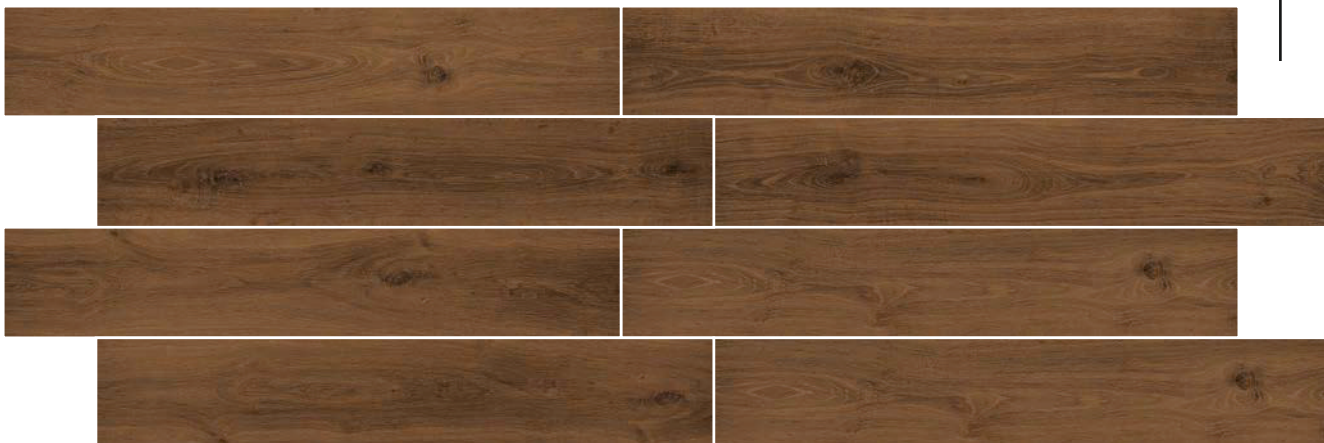

PARIS WENGE (CARVIN)