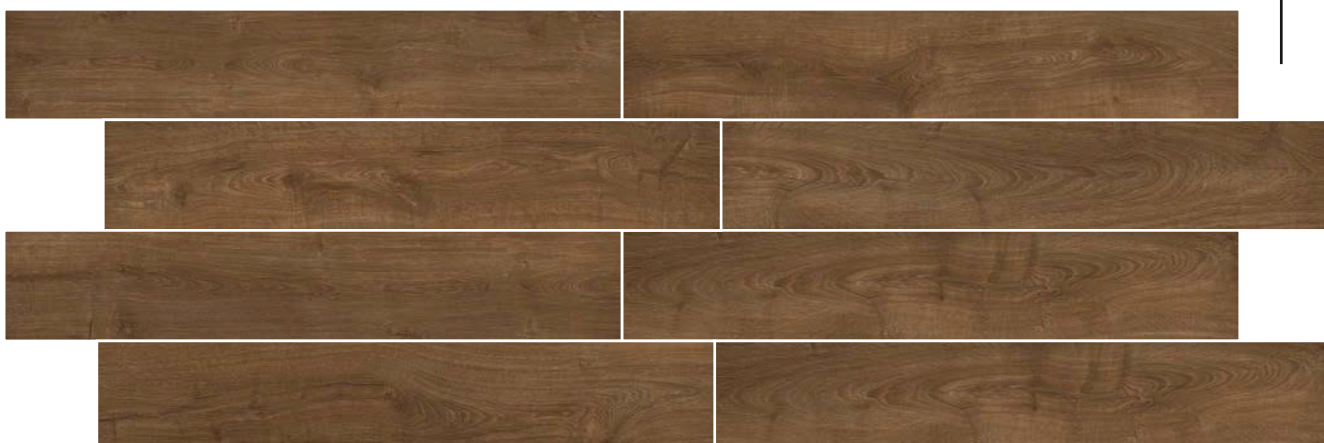

SPACE COFFEE (CARVIN)