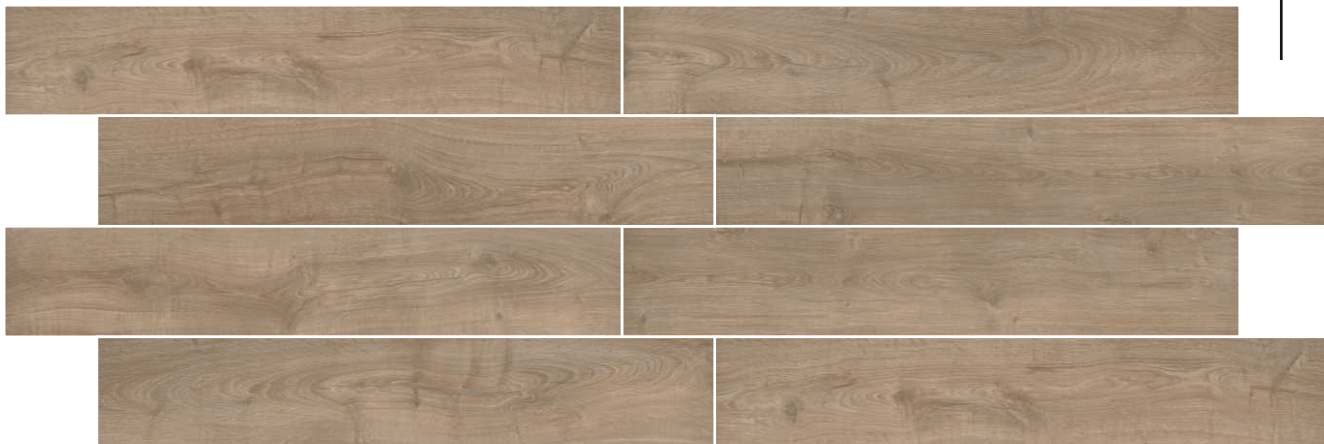

MARYLAND COFFEE

MARYLAND HONEY

Size :
20x120cm

Randoms :
07

Acasta
Ceramics

MARYLAND BROWN

MARYLAND NATURAL

MARYLAND TORTORA