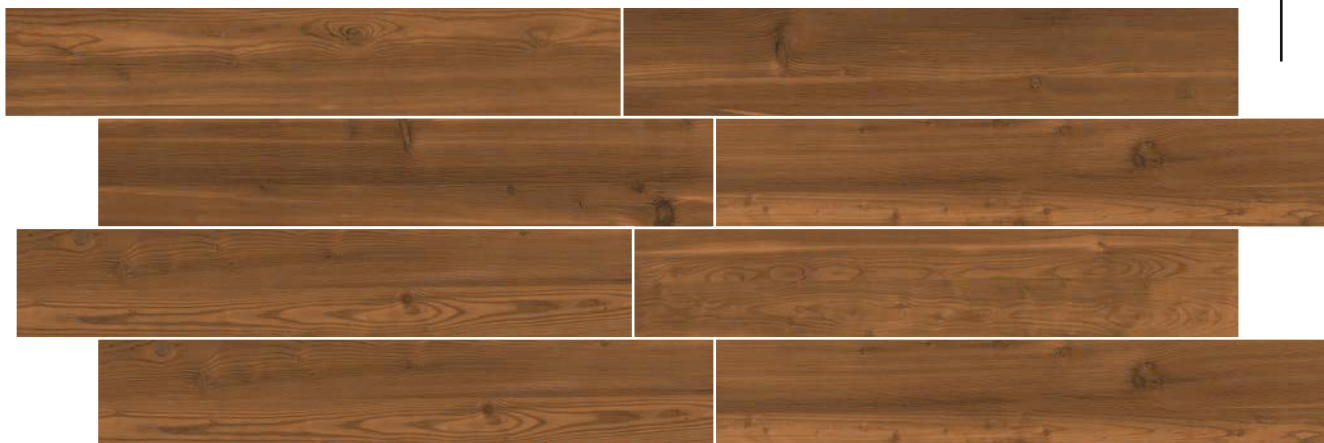

SMOKE

TURQUOISE

WALNUT

SPATULLA SERIES

SPATULA BIANCO

SPATULA BLACK

SPATULA BROWN

Size :
20x120cm