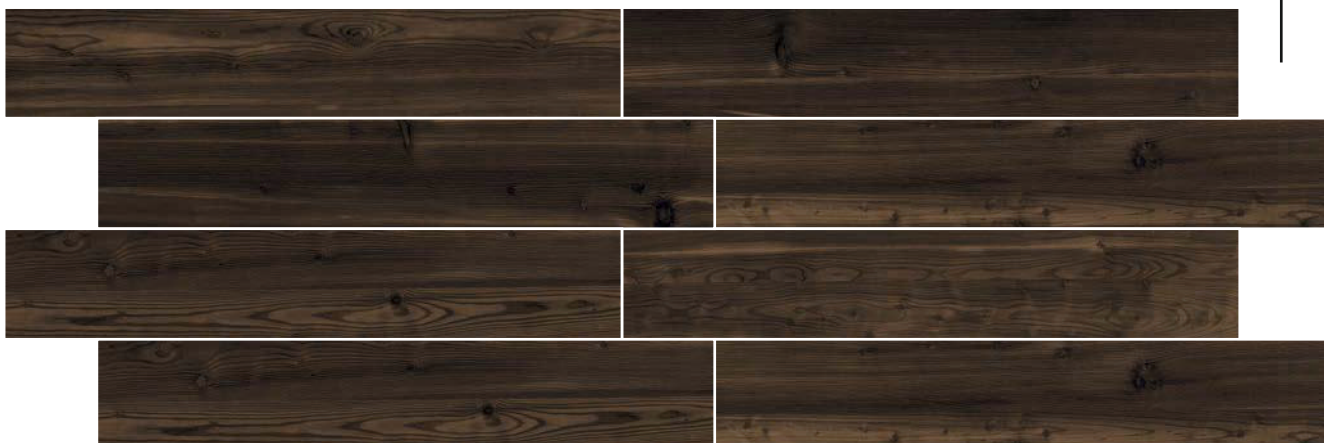

SPATULA COFFEE