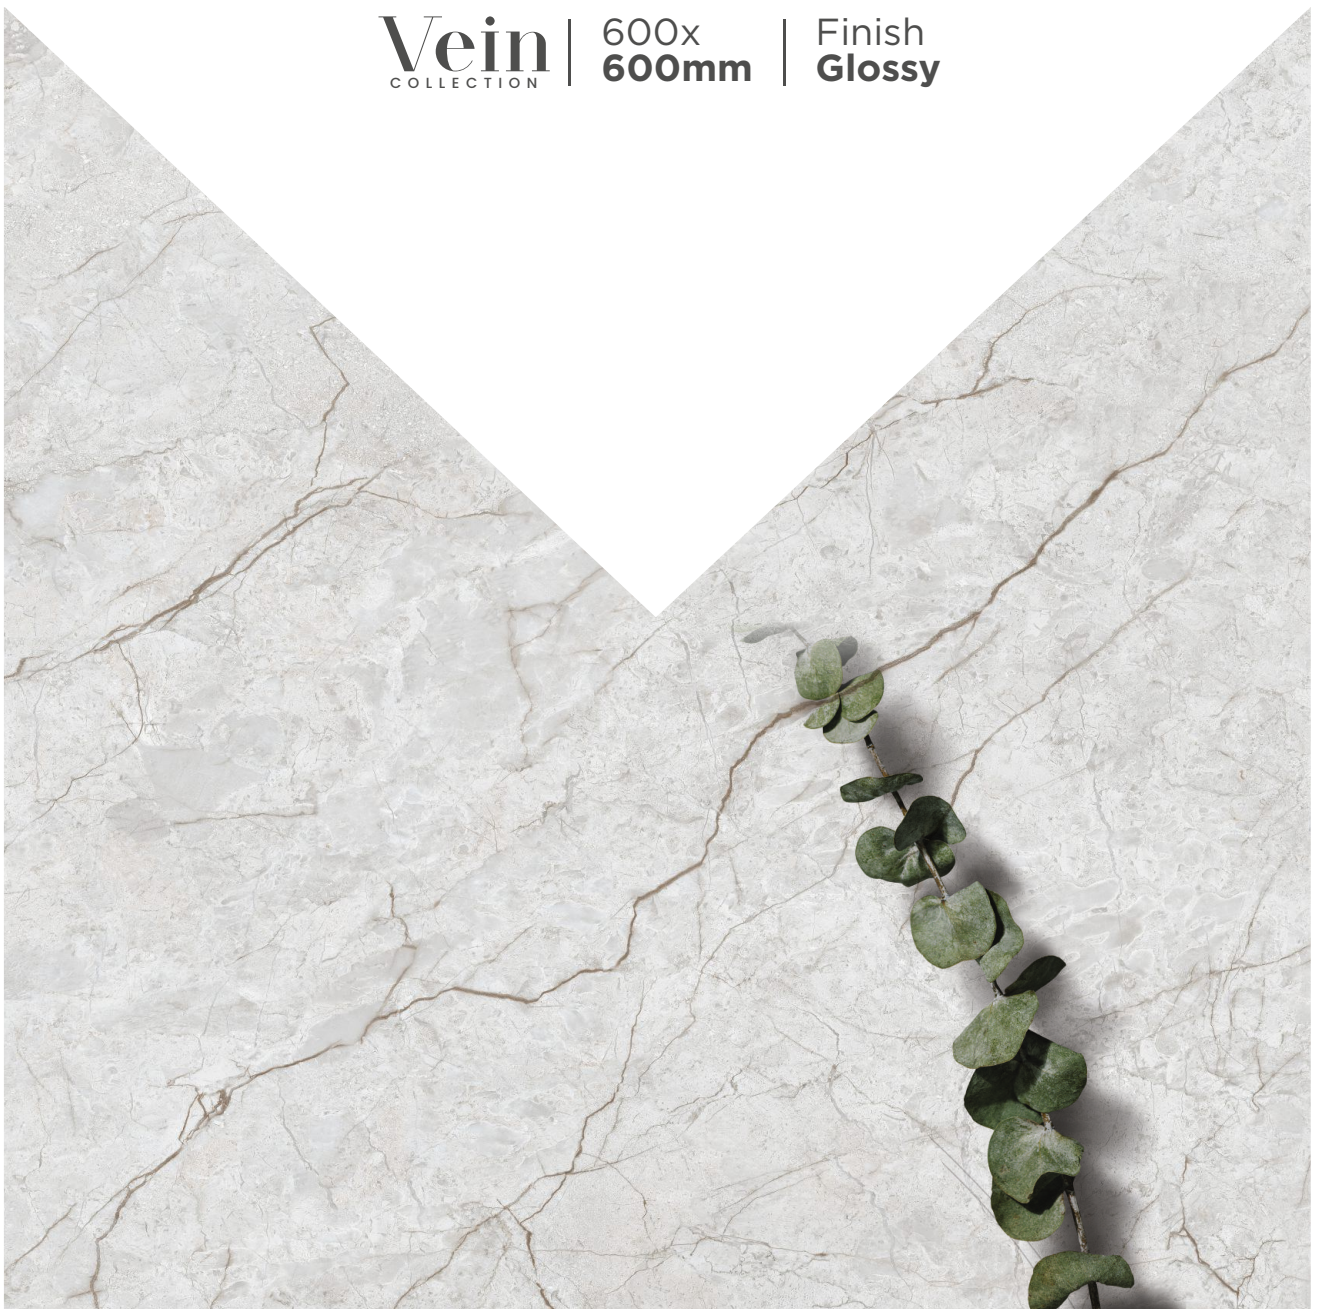

**Vein** | 600x600mm | Finish  
COLLECTION | **600mm** | **Glossy**