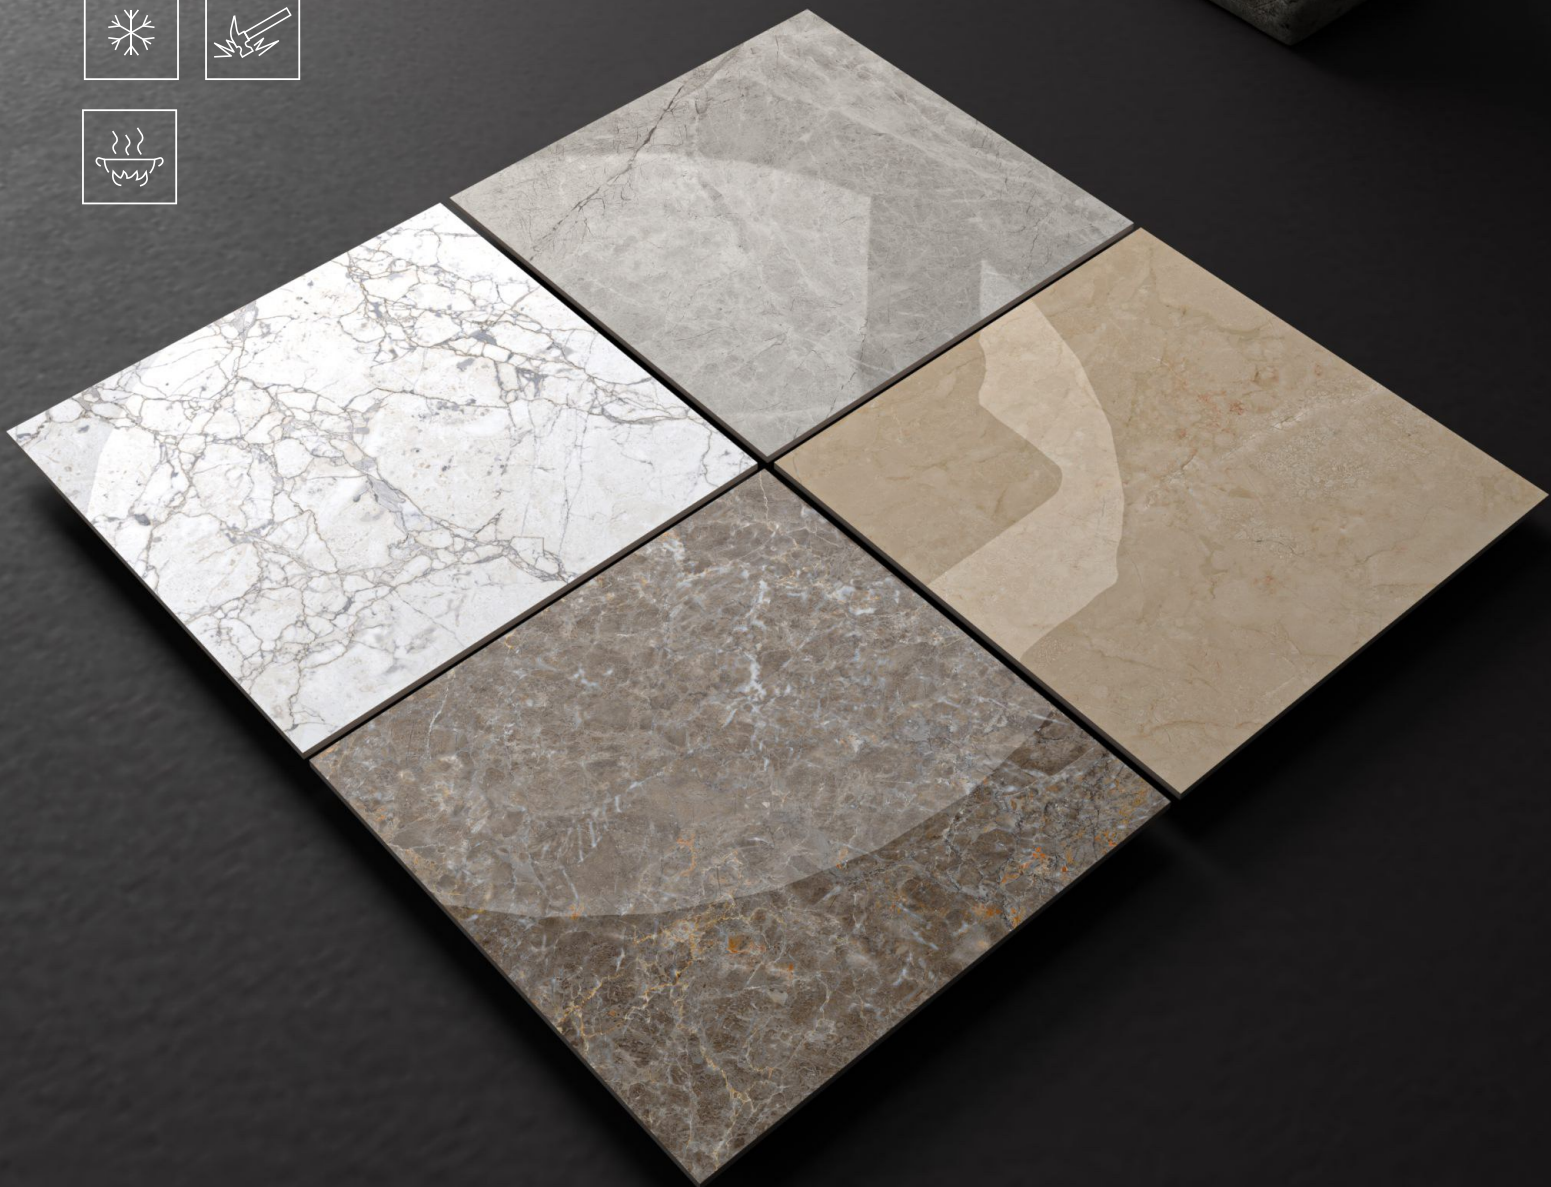

REFLECT YOUR

style with dazzling gloss.

Features