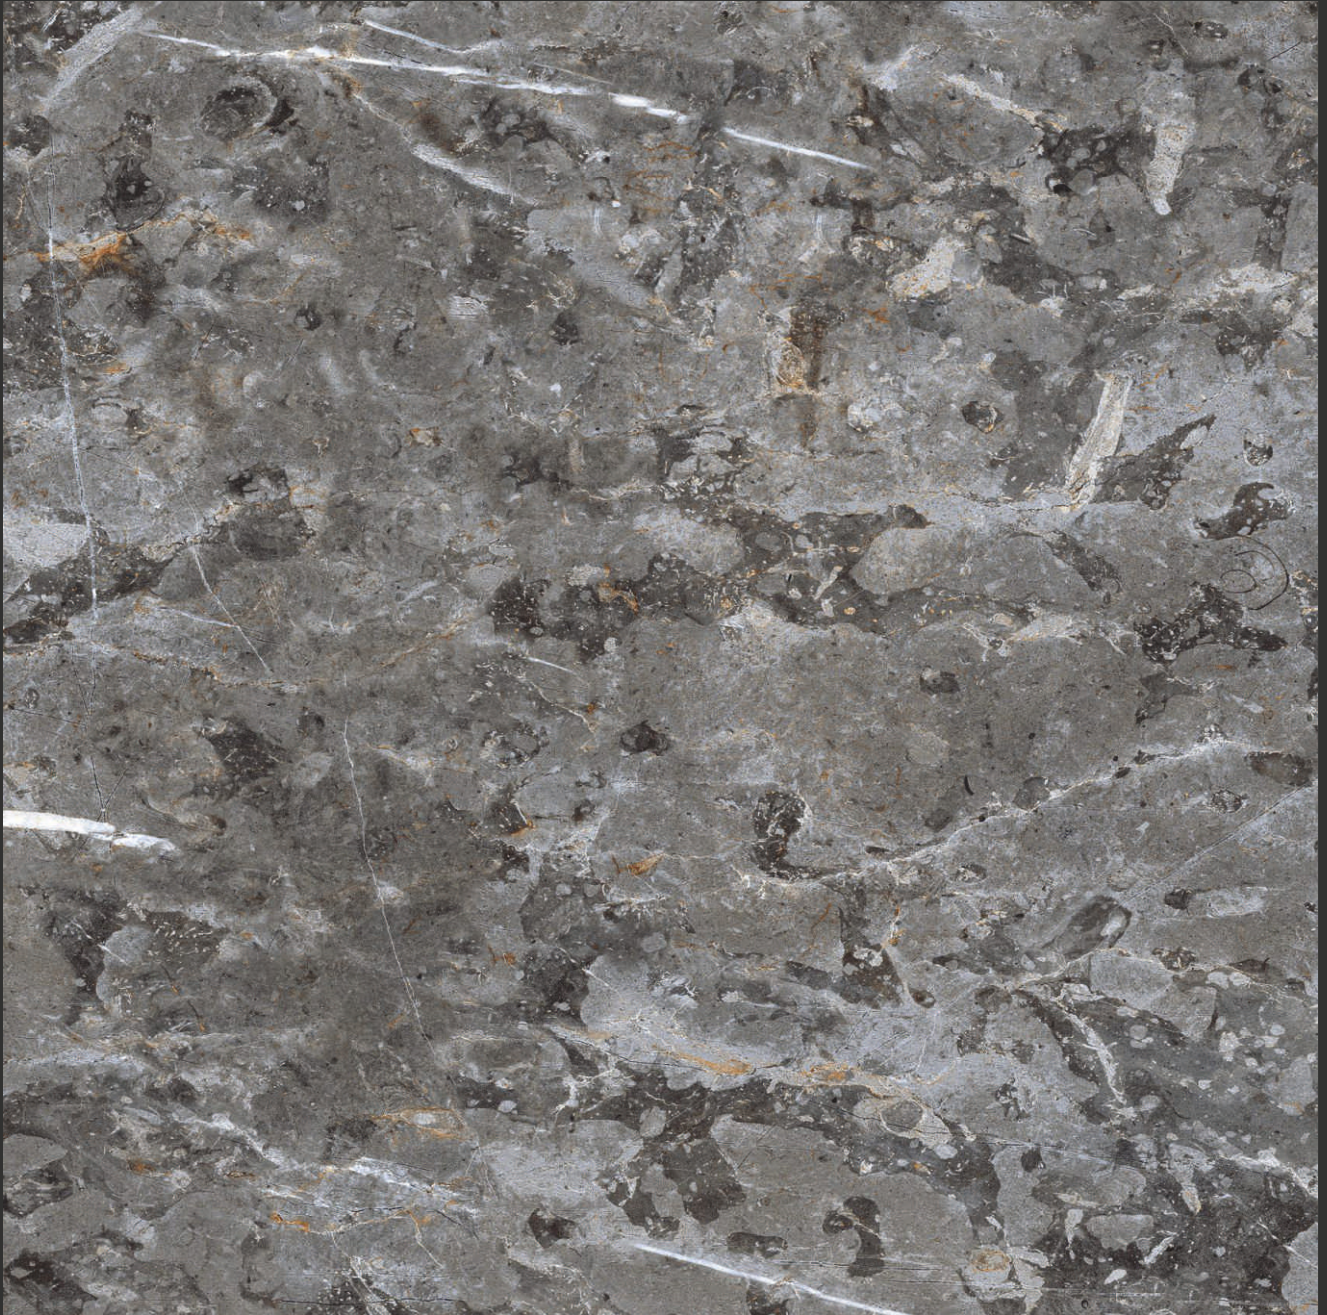

OSAKA TUSCAN

R-4

Vein
COLLECTION

OXFORD GREY DARK

GLOSSY FINISH