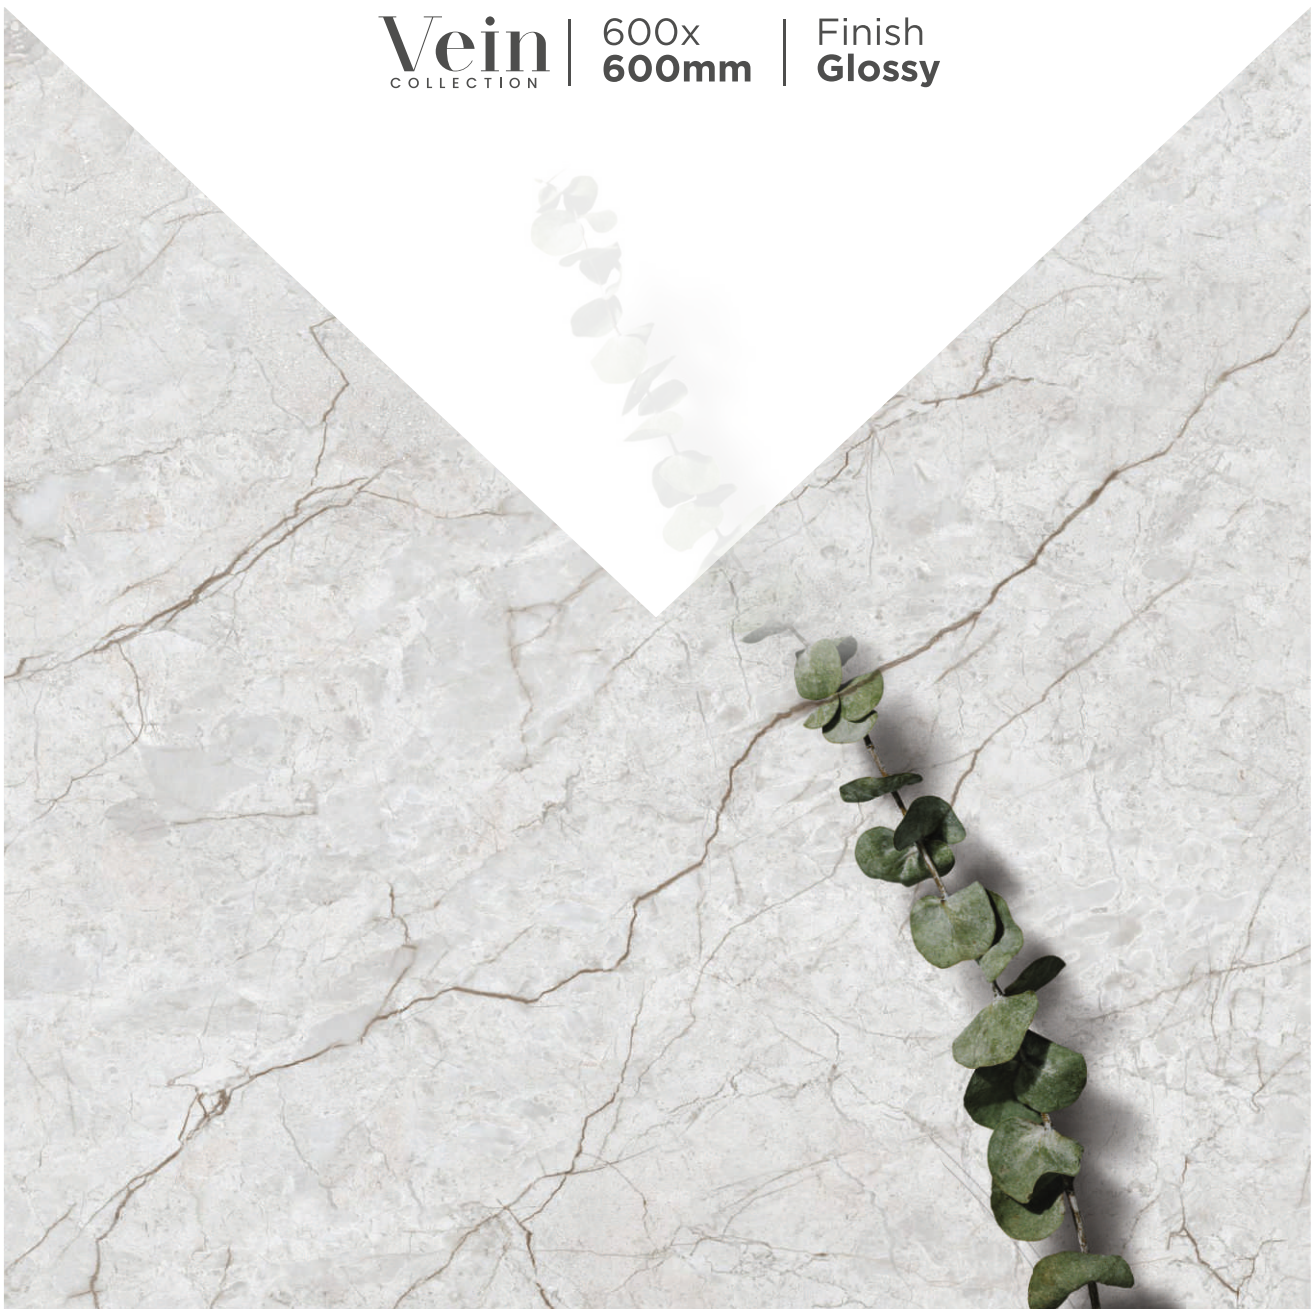

Vein | 600x600mm | Finish Glossy
COLLECTION

REFLECT YOUR

style with dazzling gloss.

Features

Acasta
Ceramics

GVT-PGVT

600x
600mm

Vein Collection