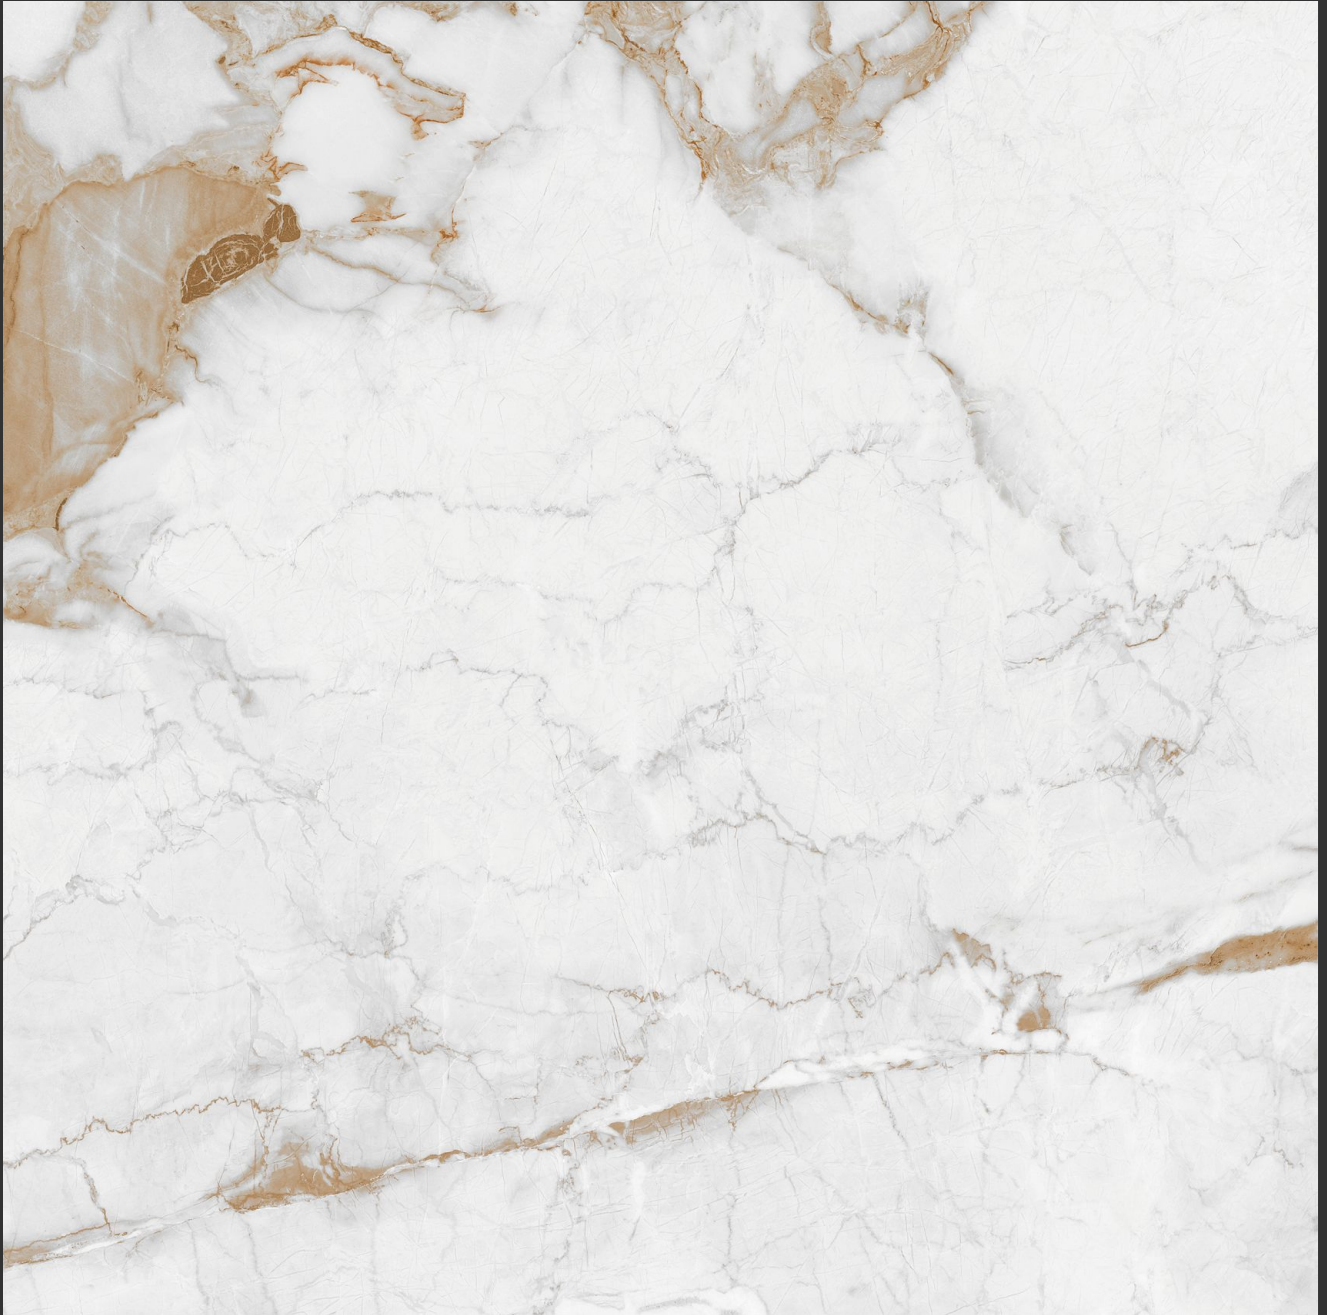

BLISS NATURAL

R-6

wān  
COLLECTION

**BRUNO BROWN**

**GLOSSY FINISH**

R-6

wān  
COLLECTION

**BRUNO GREY**