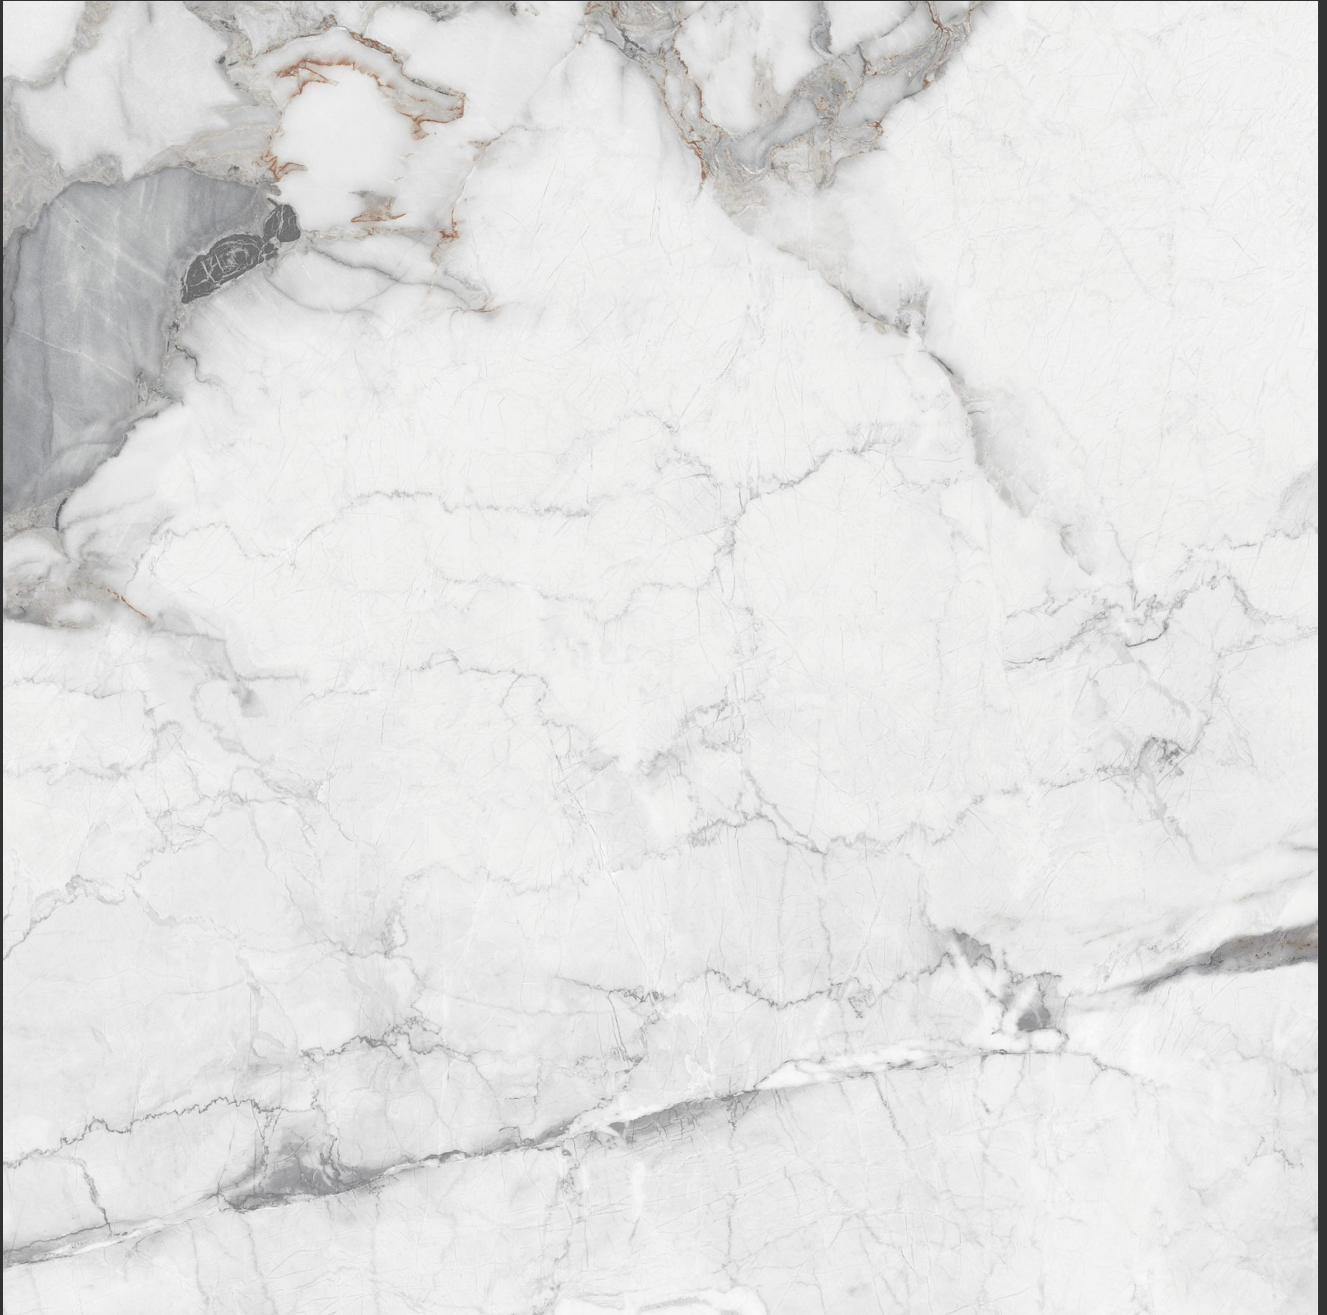

BLISS NATURAL

R-6

wān  
COLLECTION

**BRUNO BROWN**

**GLOSSY FINISH**

R-6

wān  
COLLECTION

**BRUNO GREY**